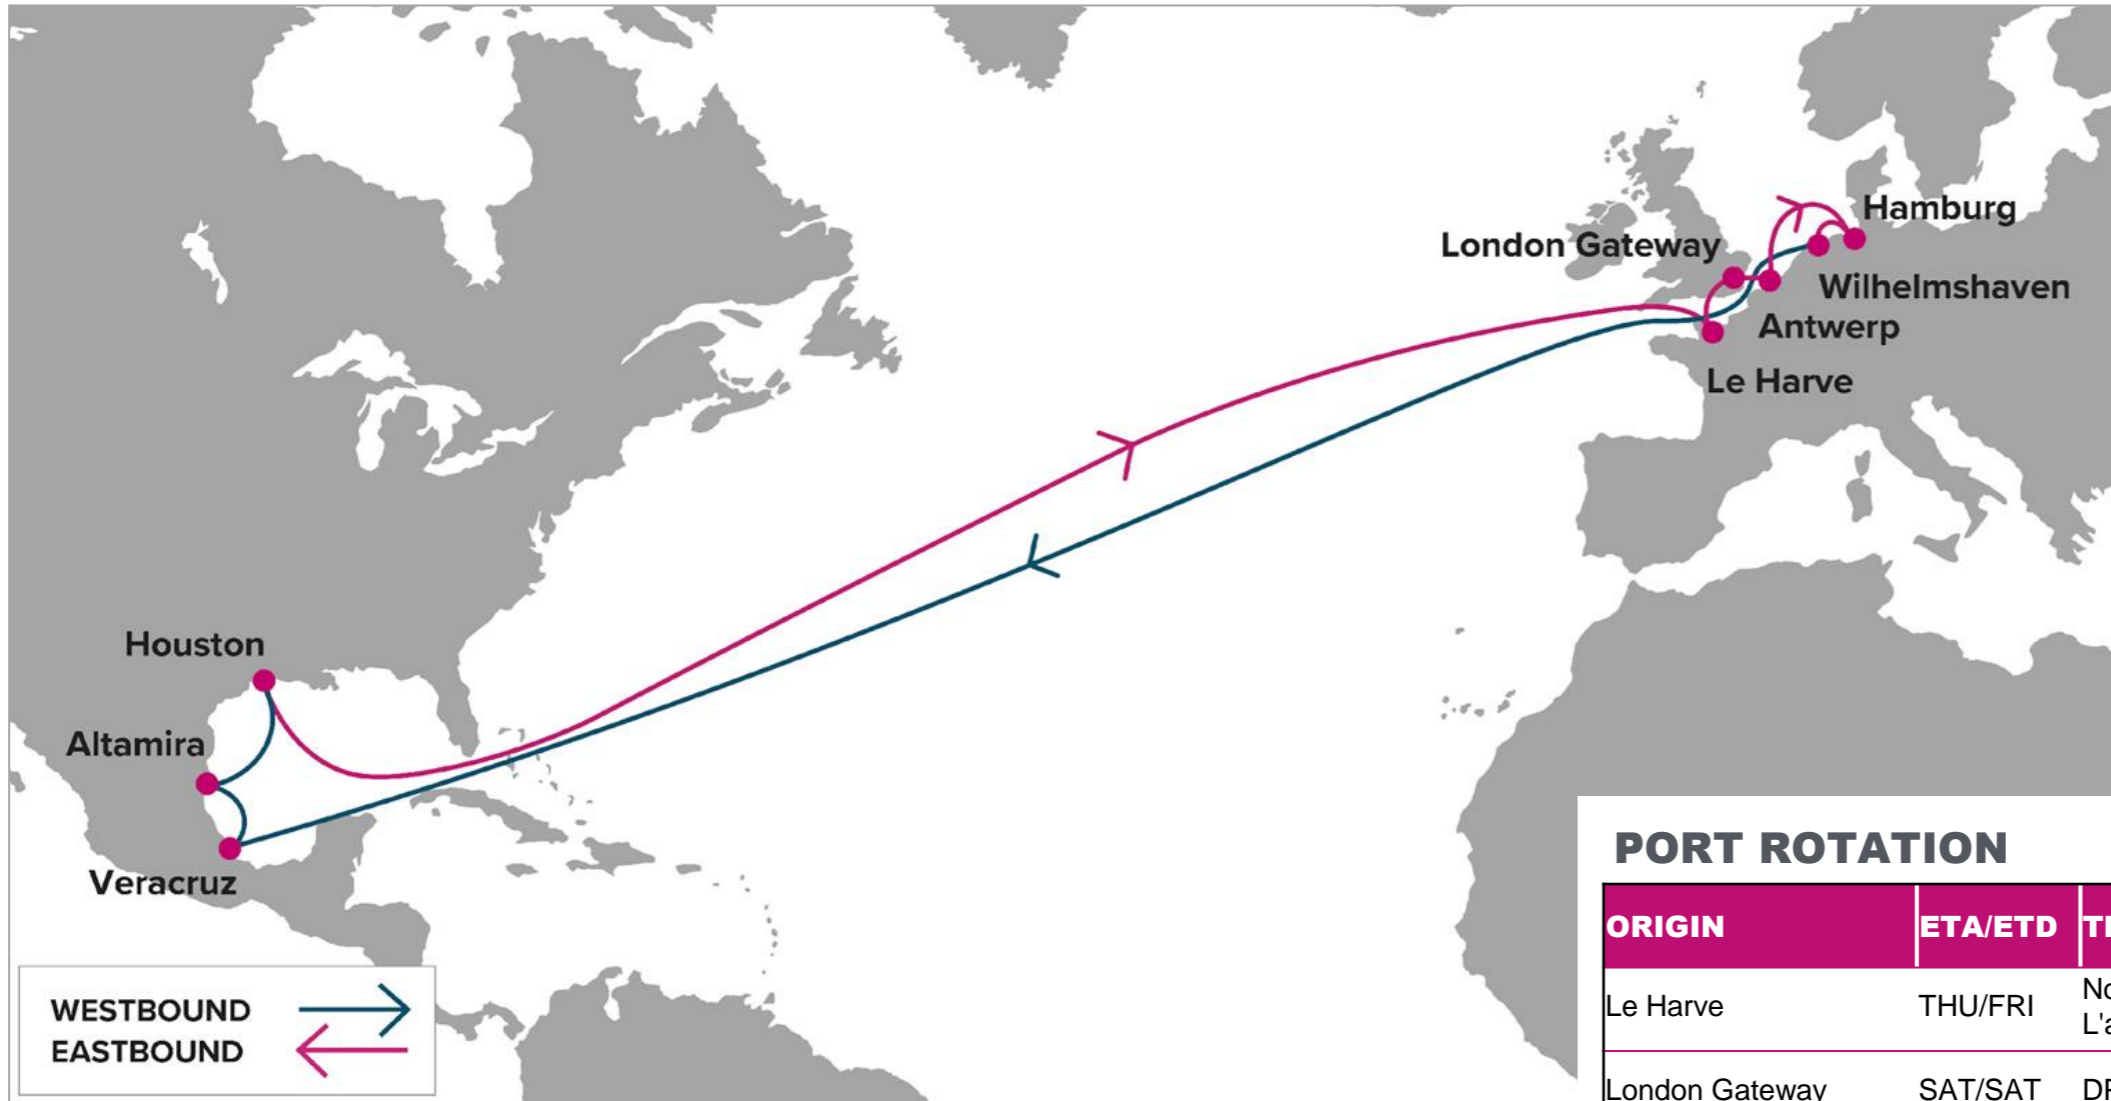

For more information, please click [here](#)

PORT ROTATION

(Terminals are subject to change)

ORIGIN	ETA/ETD	TERMINAL
Le Harve	THU/FRI	North Terminals - Quais De L'atlantique (CNMP)
London Gateway	SAT/SAT	DP World London Gateway
Antwerp	MON/TUE	PSA Antwerp Gateway
Hamburg	THU/FRI	Container Terminal Altenwerder (CTA)
Wilhelmshaven	FRI/SAT	Container Terminal Wilhelmshaven
Veracruz	THU/FRI	Internaconal De Contenedores Asociados De Veracruz
Altamira	SAT/SUN	Infraestructura Portuaria Mexicana (IPM)
Houston	THU/THU	Barbours Cut Terminal (BCT)
Le Harve	THU/FRI	North Terminals - Quais De L'atlantique (CNMP)
Turnaround days:		42

W/B	VER	ATM	HOU	E/B	LEH	LGP	ANR	HAM	WVN
	20	22	25	VER	20	22	24	27	28
	19	21	24	ATM	18	20	22	25	26
	16	18	21	HOU	14	16	18	21	22
	13	15	18						
	12	14	17						

KEY TRANSIT TABLE - UNLOCODE PORT NAME & COUNTRY NAME

LEH: Le Harve | LGP: London Gateway | ANR: Antwerp | HAM: Hamburg | WVN: Wilhelmshaven | VER: Veracruz | ATM: Altamira | HOU: Houston

NOTE: Transit times and port rotation are as of now and subject to change