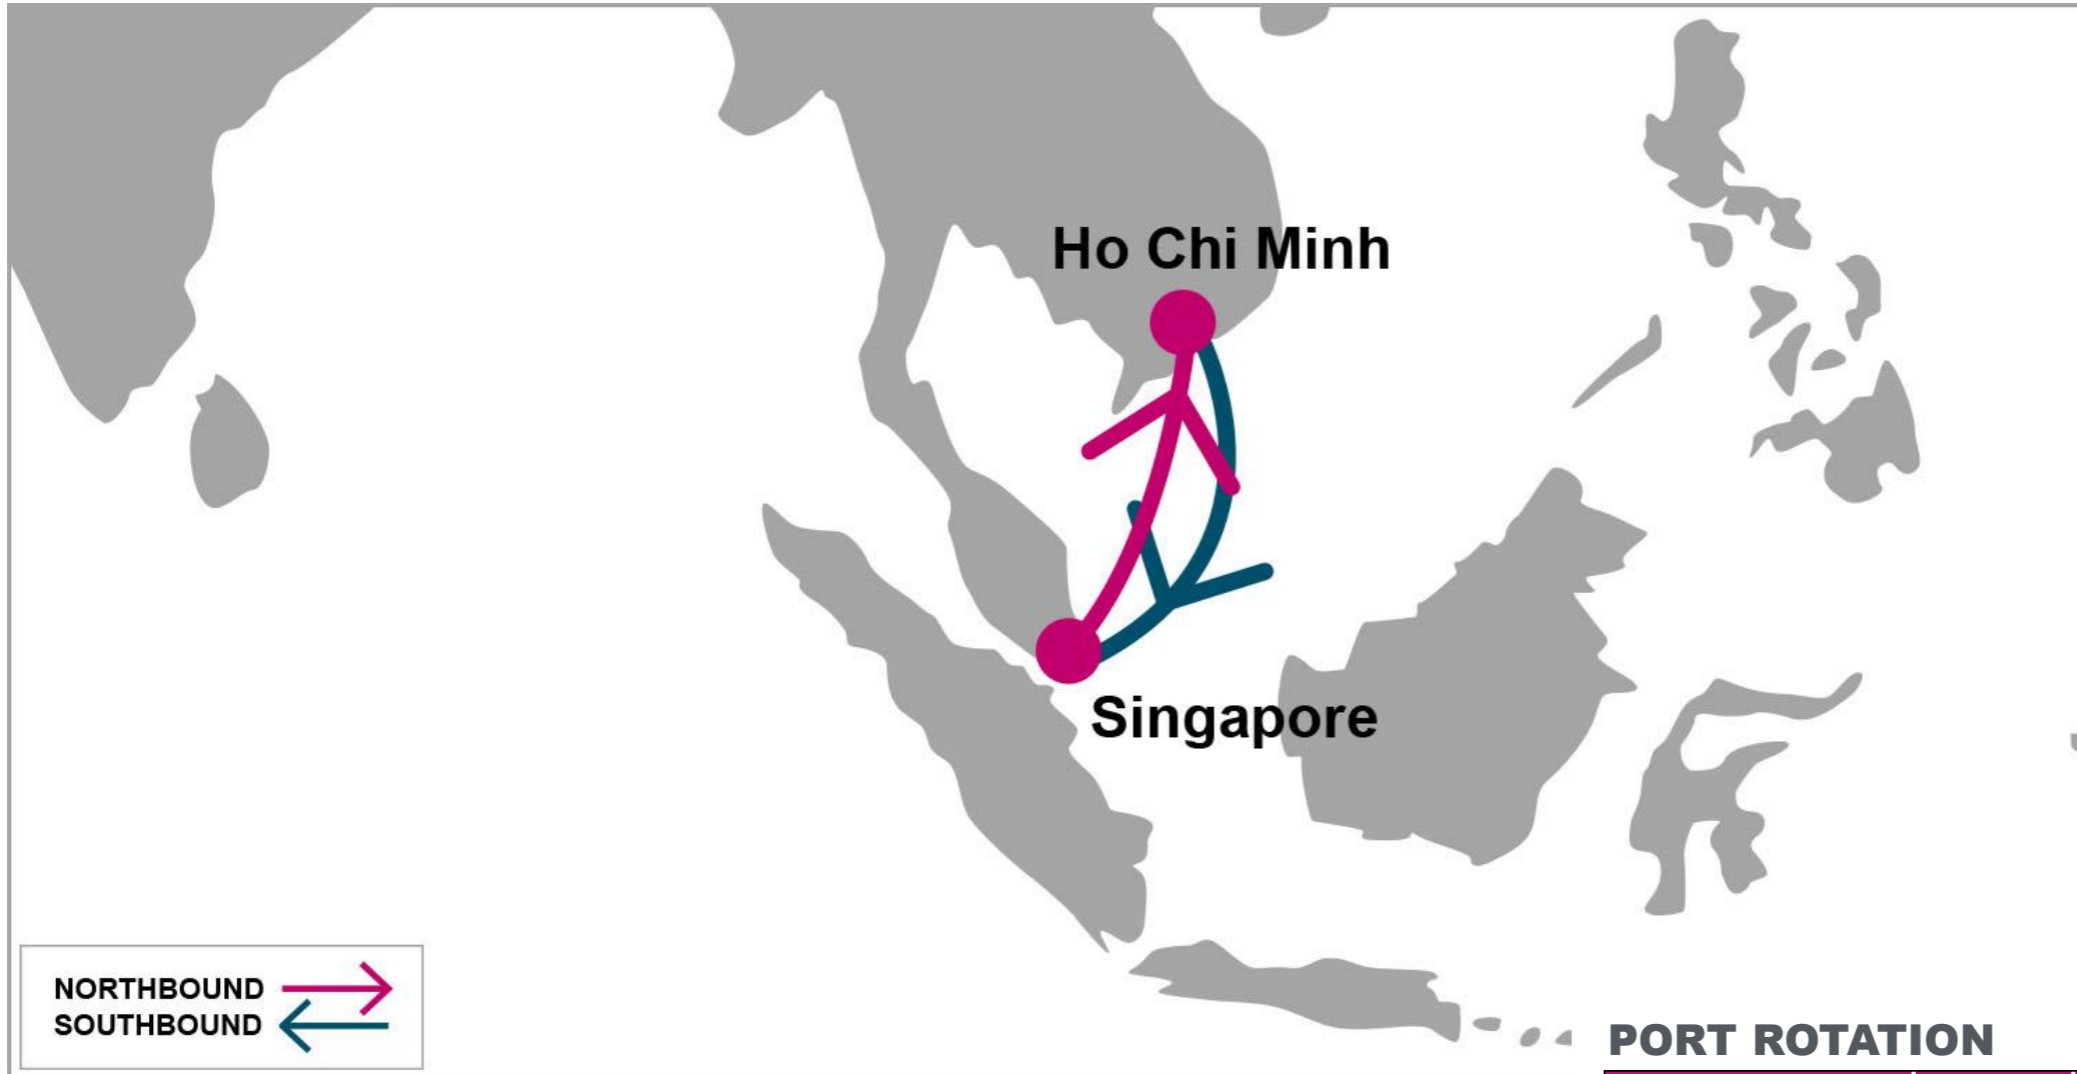

For more information, please click [here](#)

N/B	SGN	SGN	S/B	SIN
SIN	1	1	SGN	2
			SGN	1

**KEY TRANSIT TABLE** - UNLOCODE PORT NAME & COUNTRY NAME

**SIN:** Singapore, Singapore | **SGN:** Ho Chi Minh, Vietnam

**PORT ROTATION**

(Terminals are subject to change)

ORIGIN	ETA/ETD	TERMINAL
Singapore	WED/THU	PSA Singapore
Ho Chi Minh	SAT/SUN	VICT
Ho Chi Minh	SUN/MON	Cat Lai Terminal
Singapore	WED/THU	PSA Singapore
<b>Turnaround days: 7</b>		

NOTE: Transit times and port rotation are as of now and subject to change