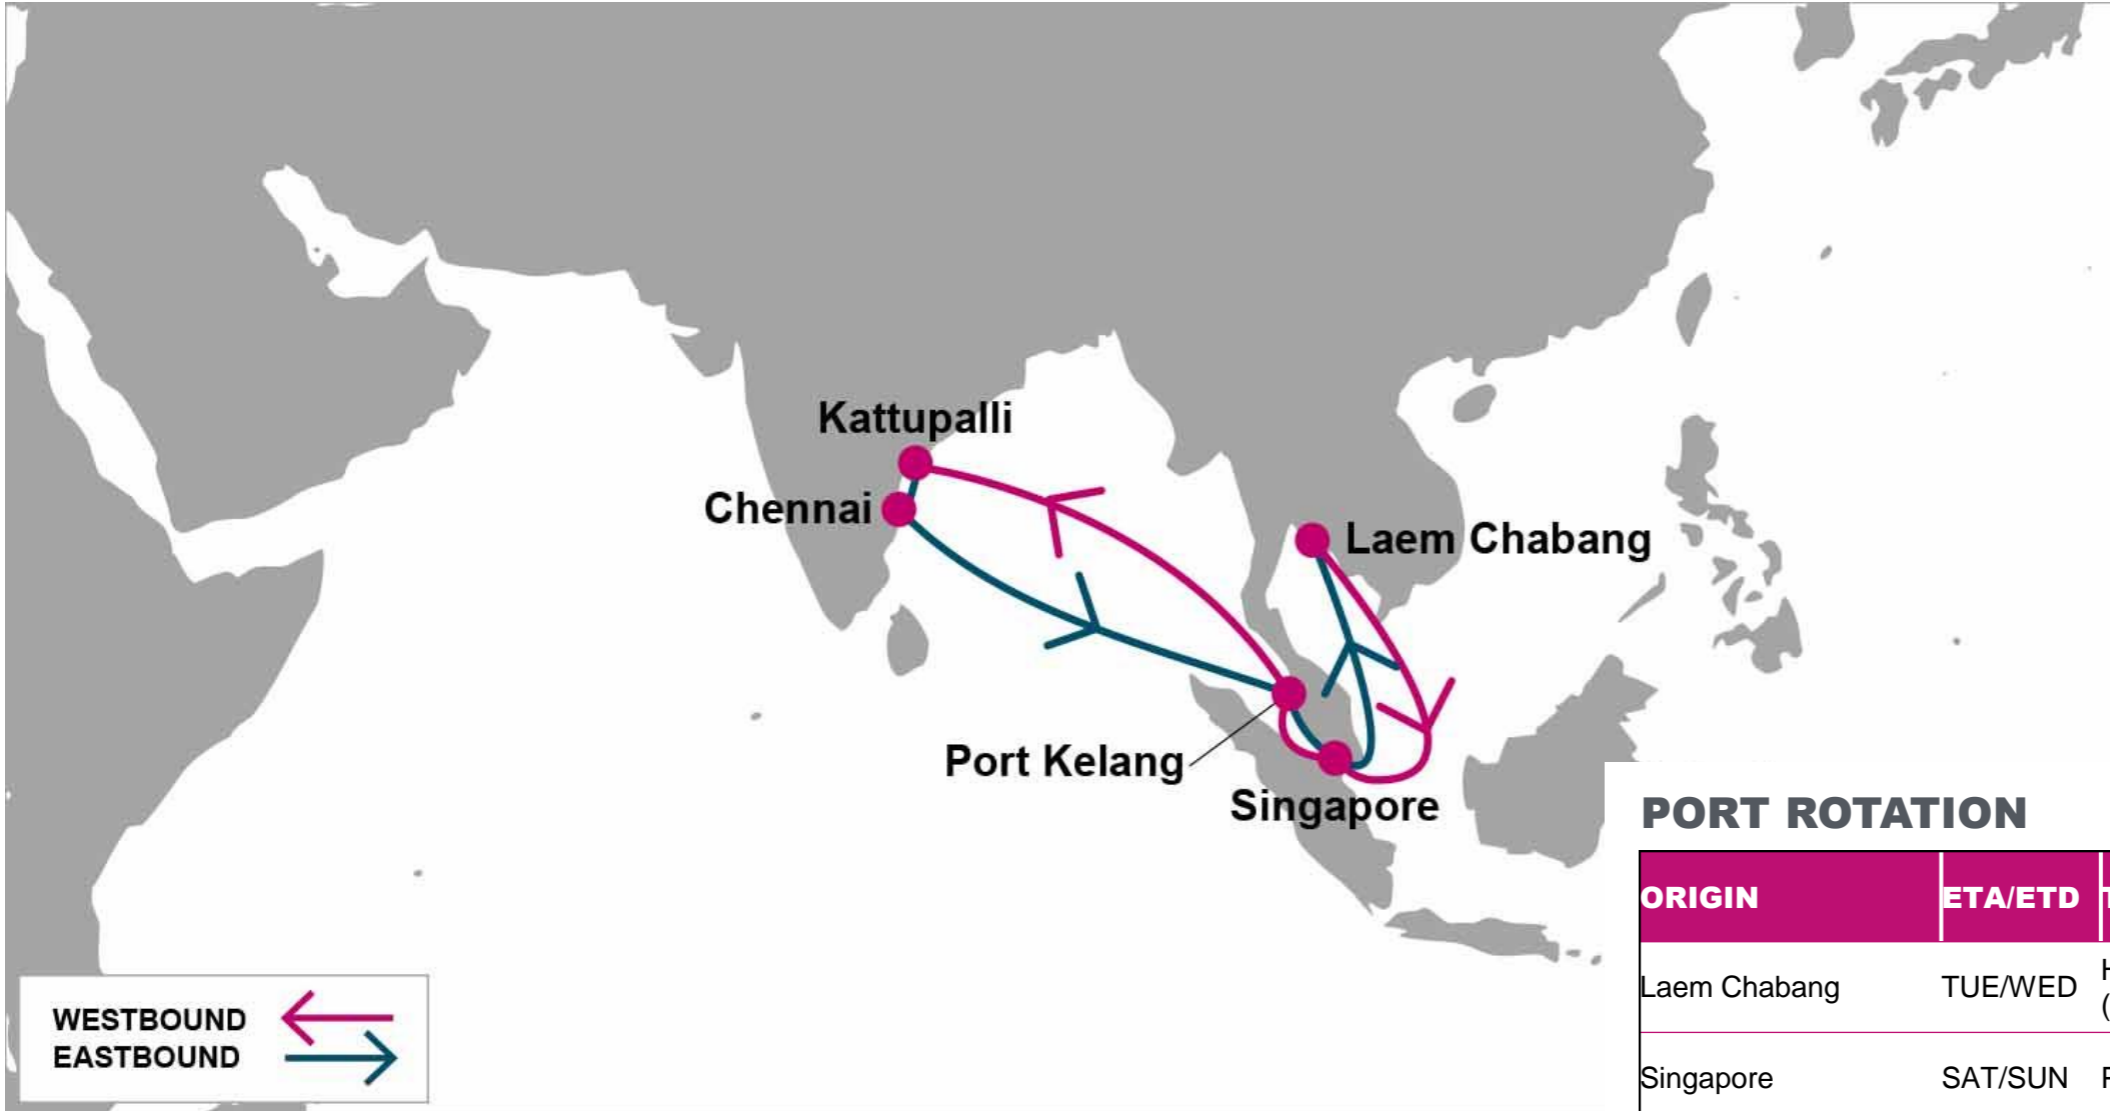

For more information, please click [here](#)

**PORT ROTATION**

(Terminals are subject to change)

ORIGIN	ETA/ETD	TERMINAL
Laem Chabang	TUE/WED	Hutchison Laem Chabang Terminal (HLT)
Singapore	SAT/SUN	PSA Singapore
Port Kelang	MON/TUE	North Port / West Port
Kattupalli	SUN/MON	Adani Kattupalli
Chennai	MON/WED	Chennai International Terminal PVT
Port Kelang	MON/WED	West Port / North Port
Singapore	THU/FRI	PSA Singapore
Laem Chabang	TUE/WED	Hutchison Laem Chabang Terminal (HLT)
<b>Turnaround days: 28</b>		

W/B	SIN	PKG	KTP	MAA	E/B	PKG	SIN	LCH
LCH	3	5	11	12	KTP	7	10	15
SIN		1	7	8	MAA	5	8	13
PKG			5	6	PKG		1	6
					SIN			4

**KEY TRANSIT TABLE** - UNLOCODE PORT NAME & COUNTRY NAME

**LCH:** Laem Chabang, Thailand | **SIN:** Singapore, Singapore | **PKG:** Port Kelang, Malaysia | **KTP:** Kattupalli, India | **MAA:** Chennai, India

NOTE: Transit times and port rotation are as of now and subject to change