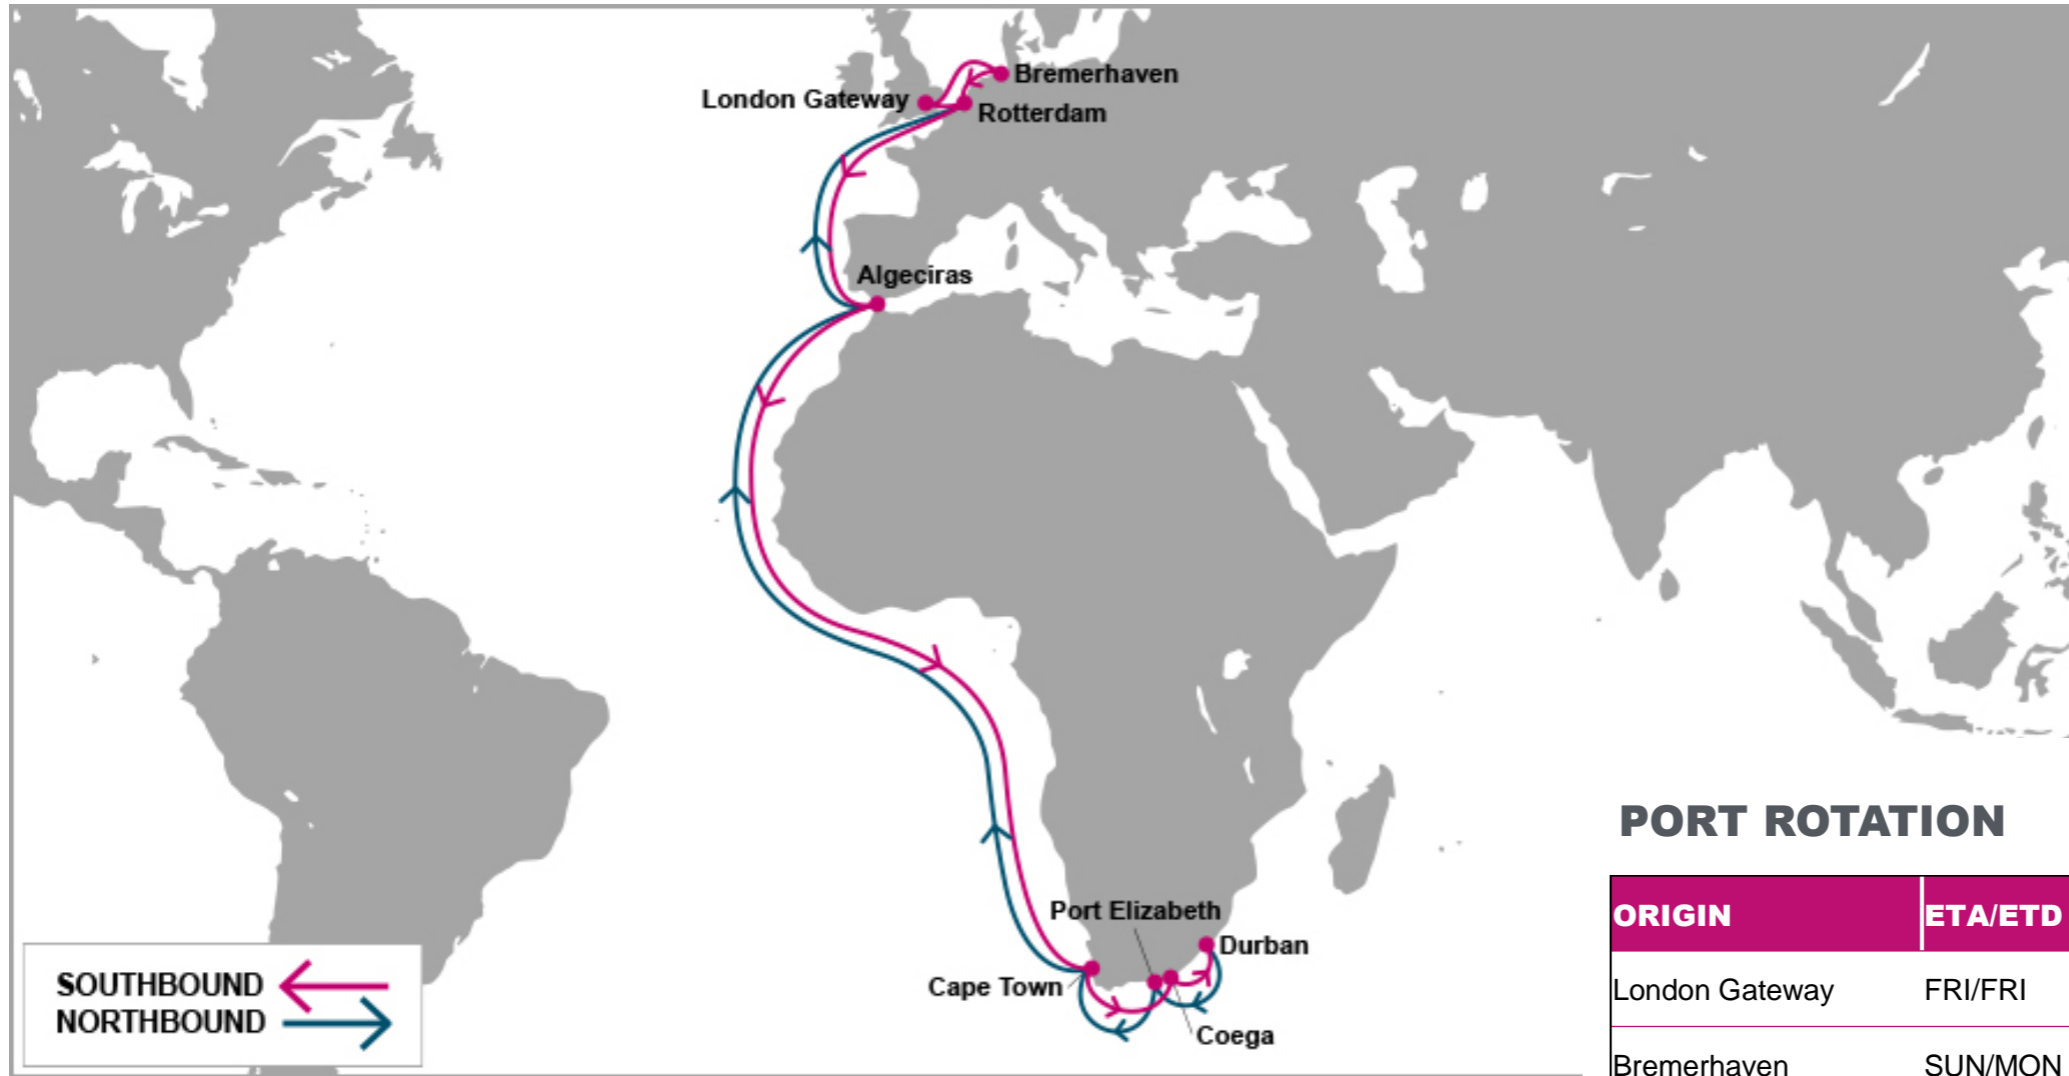

For more information, please click [here](#)

**PORT ROTATION**

(Terminals are subject to change)

ORIGIN	ETA/ETD	TERMINAL
London Gateway	FRI/FRI	DP World London Gateway Port
Bremerhaven	SUN/MON	Northsea Terminal Bremerhaven (NTB)
Rotterdam	TUE/WED	APM Terminals Rotterdam
Algeciras	SUN/SUN	Total Terminal International (TTI)
Cape Town	SUN/MON	Transnet Cape Town Container Terminal
Coega	WED/THU	Transnet Ngqura Container Terminal
Durban	SAT/WED	Transnet Durban Container Terminal
Cape Town	THU/SAT	Transnet Cape Town Container Terminal
Algeciras	FRI/SAT	Algeciras APM Terminal
Rotterdam	TUE/WED	APM Terminals Rotterdam
London Gateway	FRI/FRI	DP World London Gateway Port
<b>Turnaround days: 63</b>		

S/B	ALG	CPT	ZBA	DUR	N/B	ALG	RTM	LGP	BRV
LGP	9	23	26	29	DUR	23	27	30	32
BRV	6	20	23	27	CPT	13	17	20	22
RTM	4	18	21	24	ALG		4	6	8
ALG		14	17	20					

**KEY TRANSIT TABLE** - UNLOCODE PORT NAME & COUNTRY NAME

LGP: London Gateway, UK | BRV: Bremerhaven, Germany | RTM: Rotterdam, Netherland | ALG: Algeciras, Spain | CPT: Cape Town, South Africa | ZBA: Ngqura, South Africa | DUR: Durban, South Africa