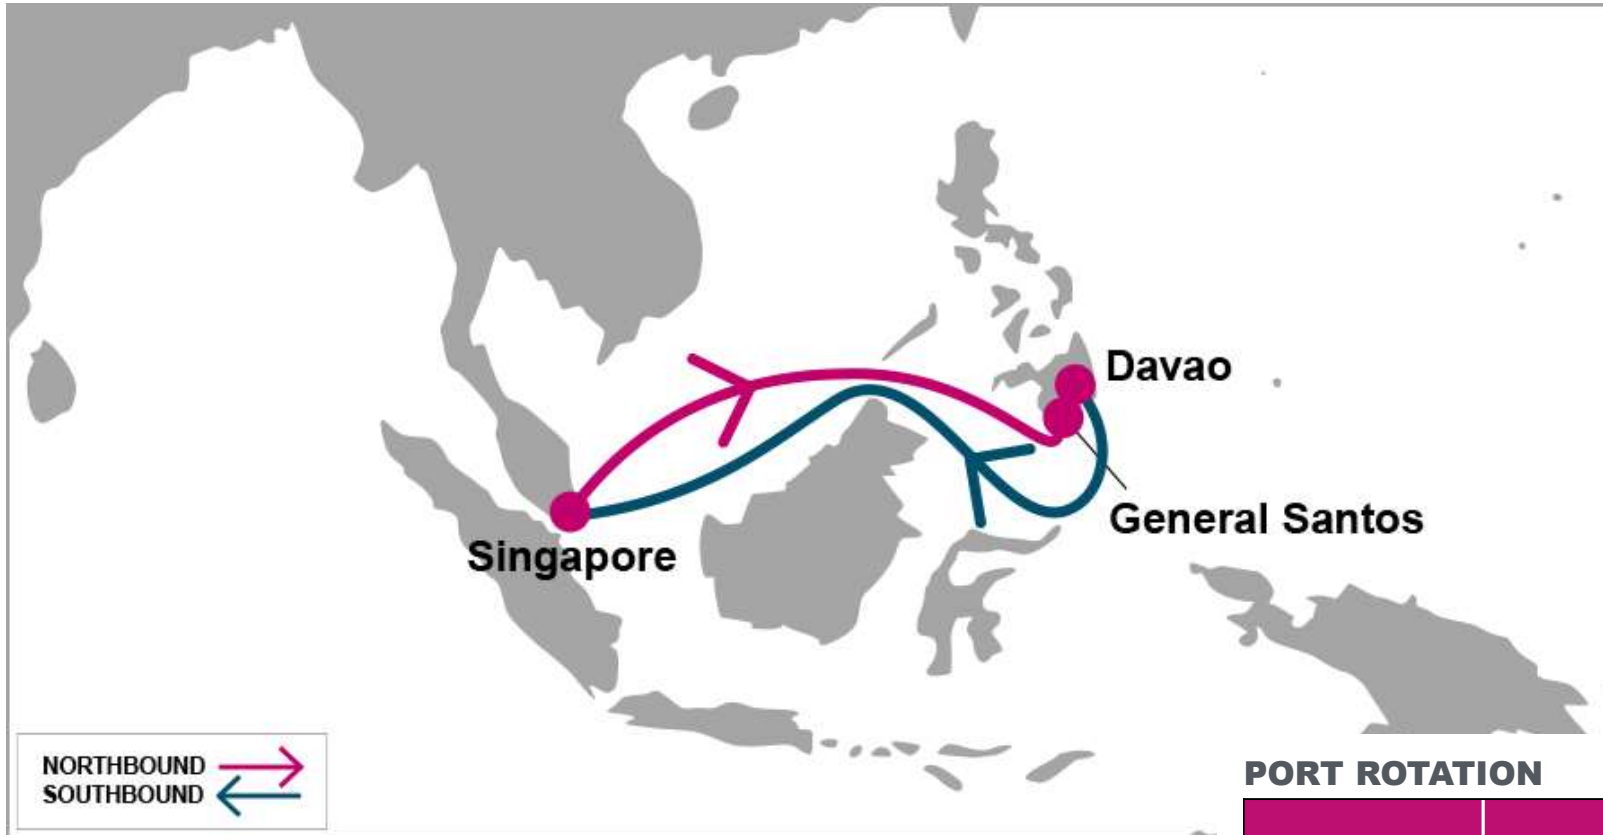

For more information, please click [here](#)

PORT ROTATION

(Terminals are subject to change)

ORIGIN	ETA/ETD	TERMINAL
Singapore	THU/FRI	PSA Singapore
General Santos	WED/FRI	General Santos Terminal
Davao	SAT/SUN	Davao International Container Terminal
Singapore	THU/FRI	PSA Singapore
Turnaround days: 7		

N/B	GES	DVO	S/B	SIN
SIN	5	7	GES	6
			DVO	4

KEY TRANSIT TABLE - UNLOCODE PORT NAME & COUNTRY NAME

SIN: Singapore, Singapore | **DVO:** Davao, Philippines | **GES:** General Santos, Philippines

NOTE: Transit times and port rotation are as of now and subject to change