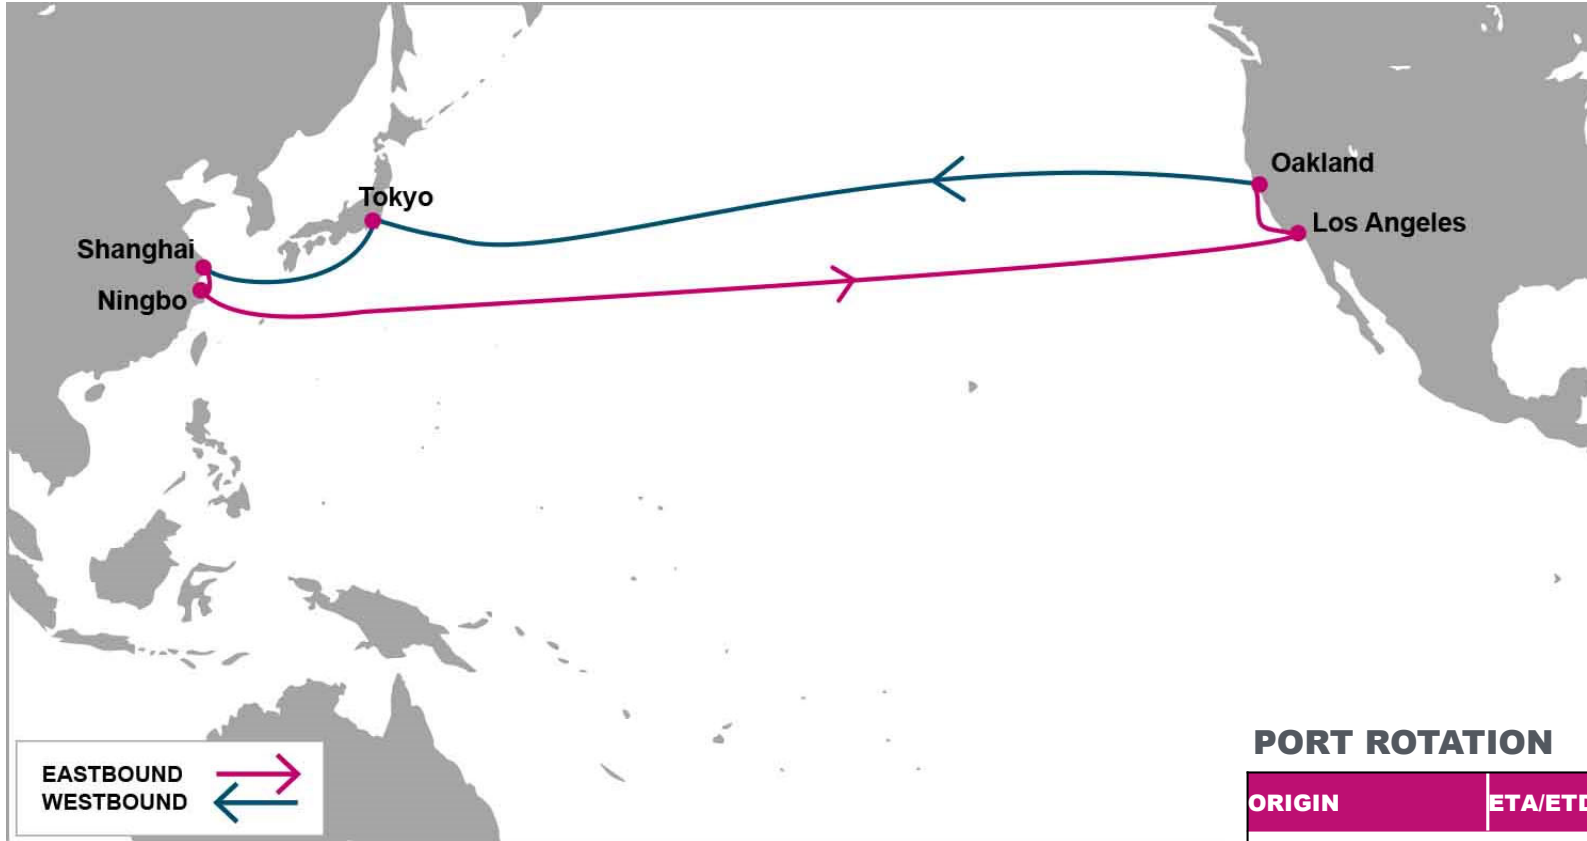

For more information, please click [here](#)

TPEB	LAX	OAK	TPWB	TYO	SHA	NGB
SHA	15	22	LAX	15	20	22
NGB	13	20	OAK	12	17	19

**PORT ROTATION**

(Terminals are subject to change)

ORIGIN	ETA/ETD	TERMINAL
Shanghai	SUN/TUE	SIPG Waigaoqiao Phase II/III
Ningbo	TUE/THU	Ningbo Port Beilun Third Container Terminal (NBCT)
Los Angeles	WED/MON	Yusen Terminal International (YTI)
Oakland	WED/THU	Trapac
Tokyo	TUE/TUE	OHI-No. 3/4 (TICT)
Shanghai	SUN/TUE	SIPG Waigaoqiao Phase II/III
<b>Turnaround days: 42</b>		

**KEY TRANSIT TABLE** - UNLOCODE PORT NAME & COUNTRY NAME

SHA: Shanghai, China | NGB: Ningbo, China | TYO: Tokyo, Japan | LAX: Los Angeles, USA | OAK: Oakland, USA

NOTE: Transit times and port rotation are as of now and subject to change