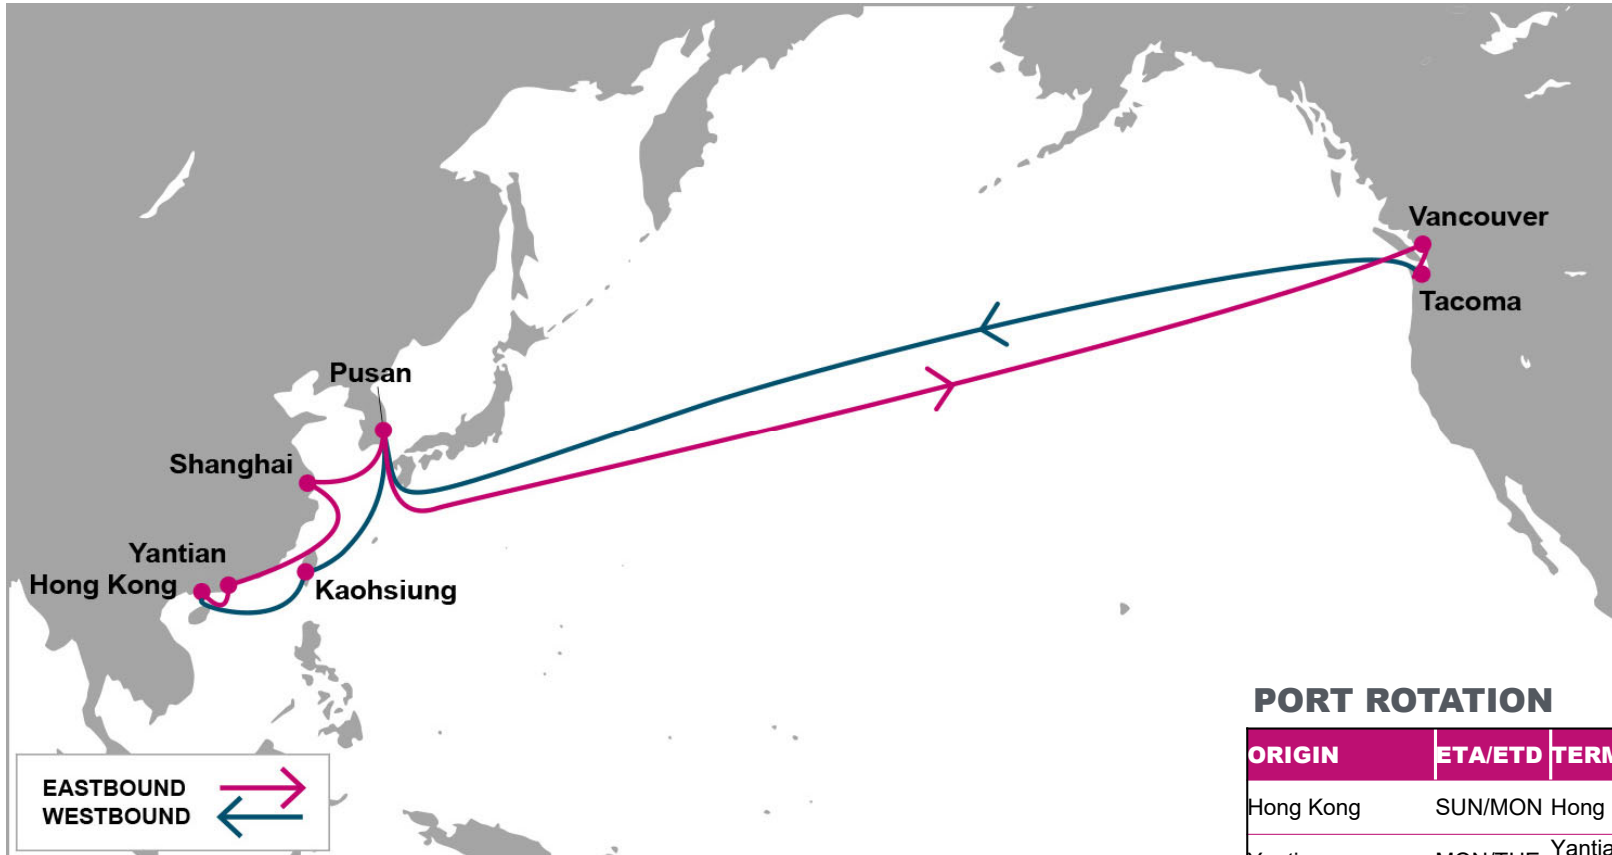

For more information, please click [here](#)

**PORT ROTATION**

(Terminals are subject to change)

ORIGIN	ETA/ETD	TERMINAL
Hong Kong	SUN/MON	Hong Kong Seaport Alliance (HKSPA)
Yantian	MON/TUE	Yantian International Container Terminal (YICT)
Shanghai	THU/FRI	SIPG Yangshan Phase IV
Pusan	SUN/MON	Hanjin New Port Company terminal (HJNC)
Vancouver	THU/MON	GCT Deltaport
Tacoma	TUE/THU	Husky
Pusan	SUN/MON	Hyundai Pusan New-port Terminal (HPNT)
Kaohsiung	FRI/FRI	Kao Ming Container Terminal (KMCT)
Hong Kong	SUN/MON	Hong Kong Seaport Alliance (HKSPA)
<b>Turnaround days:</b>	<b>49</b>	

TPEB	VAN	SEA	TPWB	PUS	KHH	HKG	YTN	SHA
KHH	21	25	VAN	19	24	26	27	30
HKG	18	22	TIW	16	21	23	24	27
YTN	17	21						
YSA	14	18						
PUS	12	16						

**KEY TRANSIT TABLE** - UNLOCODE PORT NAME & COUNTRY NAME

**HKG:** Hong Kong, China | **YTN:** Yantian, China | **YSA:** Yangshan, China | **KHH:** Kaohsiung, Taiwan | **PUS:** Pusan, South Korea | **VAN:** Vancouver, Canada | **TIW:** Tacoma, USA

NOTE: Transit times and port rotation are as of now and subject to change