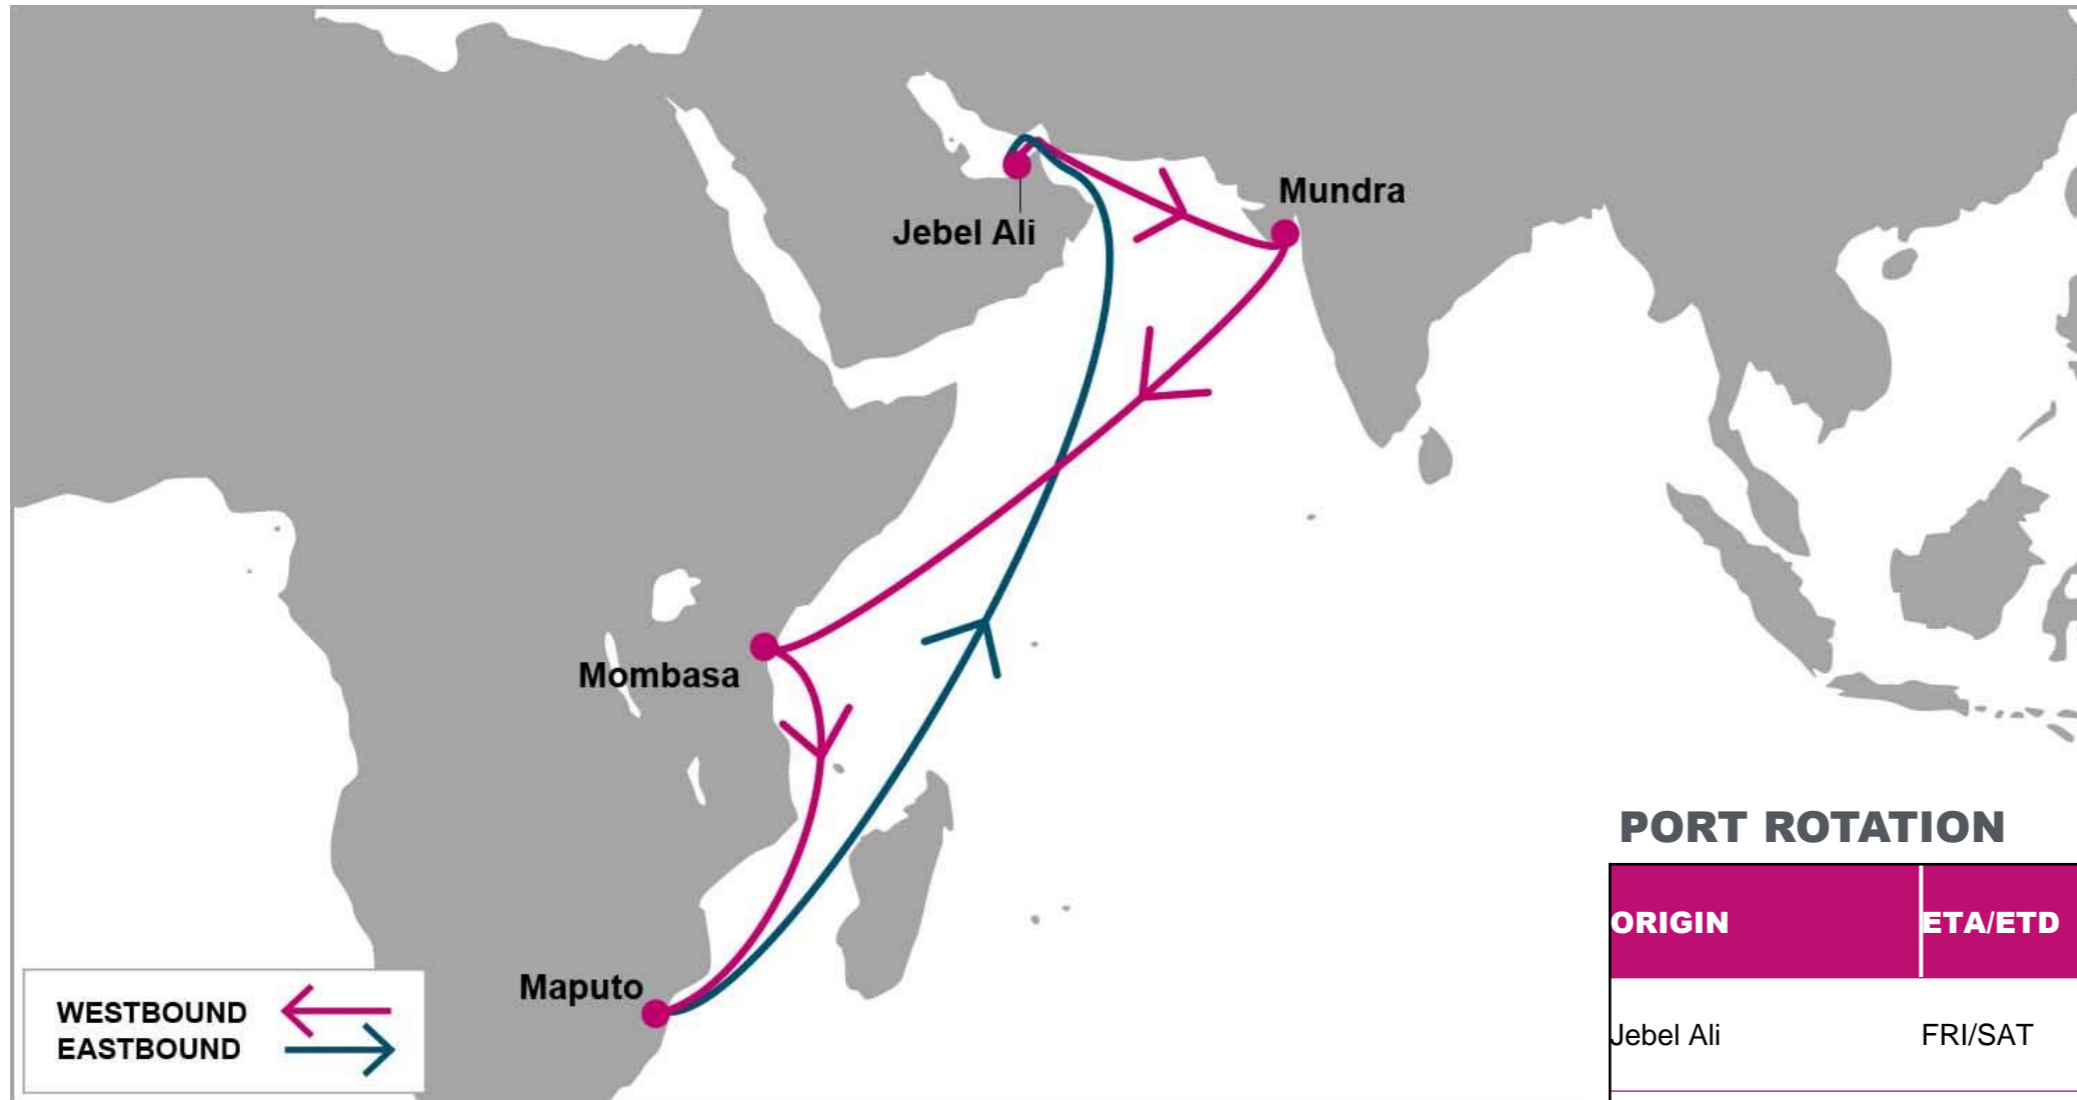

For more information, please click [here](#)

PORT ROTATION

(Terminals are subject to change)

ORIGIN	ETA/ETD	TERMINAL
Jebel Ali	FRI/SAT	DP World Jebel Ali (Terminal 3)
Mundra	TUE/WED	Mundra International Container Terminal
Mombasa	TUE/WED	Kenya Ports Authority Container Terminal (KPA)
Maputo	MON/TUE	DP World Maputo
Jebel Ali	FRI/SAT	DP World Jebel Ali (Terminal 3)
Turnaround days: 28		

W/B	MUN	MBA	MPM	E/B	JEA	MUN
JEA	3	10	16	MBA	16	20
MUN		6	12	MPM	10	14
MBA			5			

KEY TRANSIT TABLE - UNLOCODE PORT NAME & COUNTRY NAME

JEA: Jebel Ali, UAE | MUN: Mundra, India | MPM: Maputo, Mozambique | MBA: Mombasa, Kenya

NOTE: Transit times and port rotation are as of now and subject to change