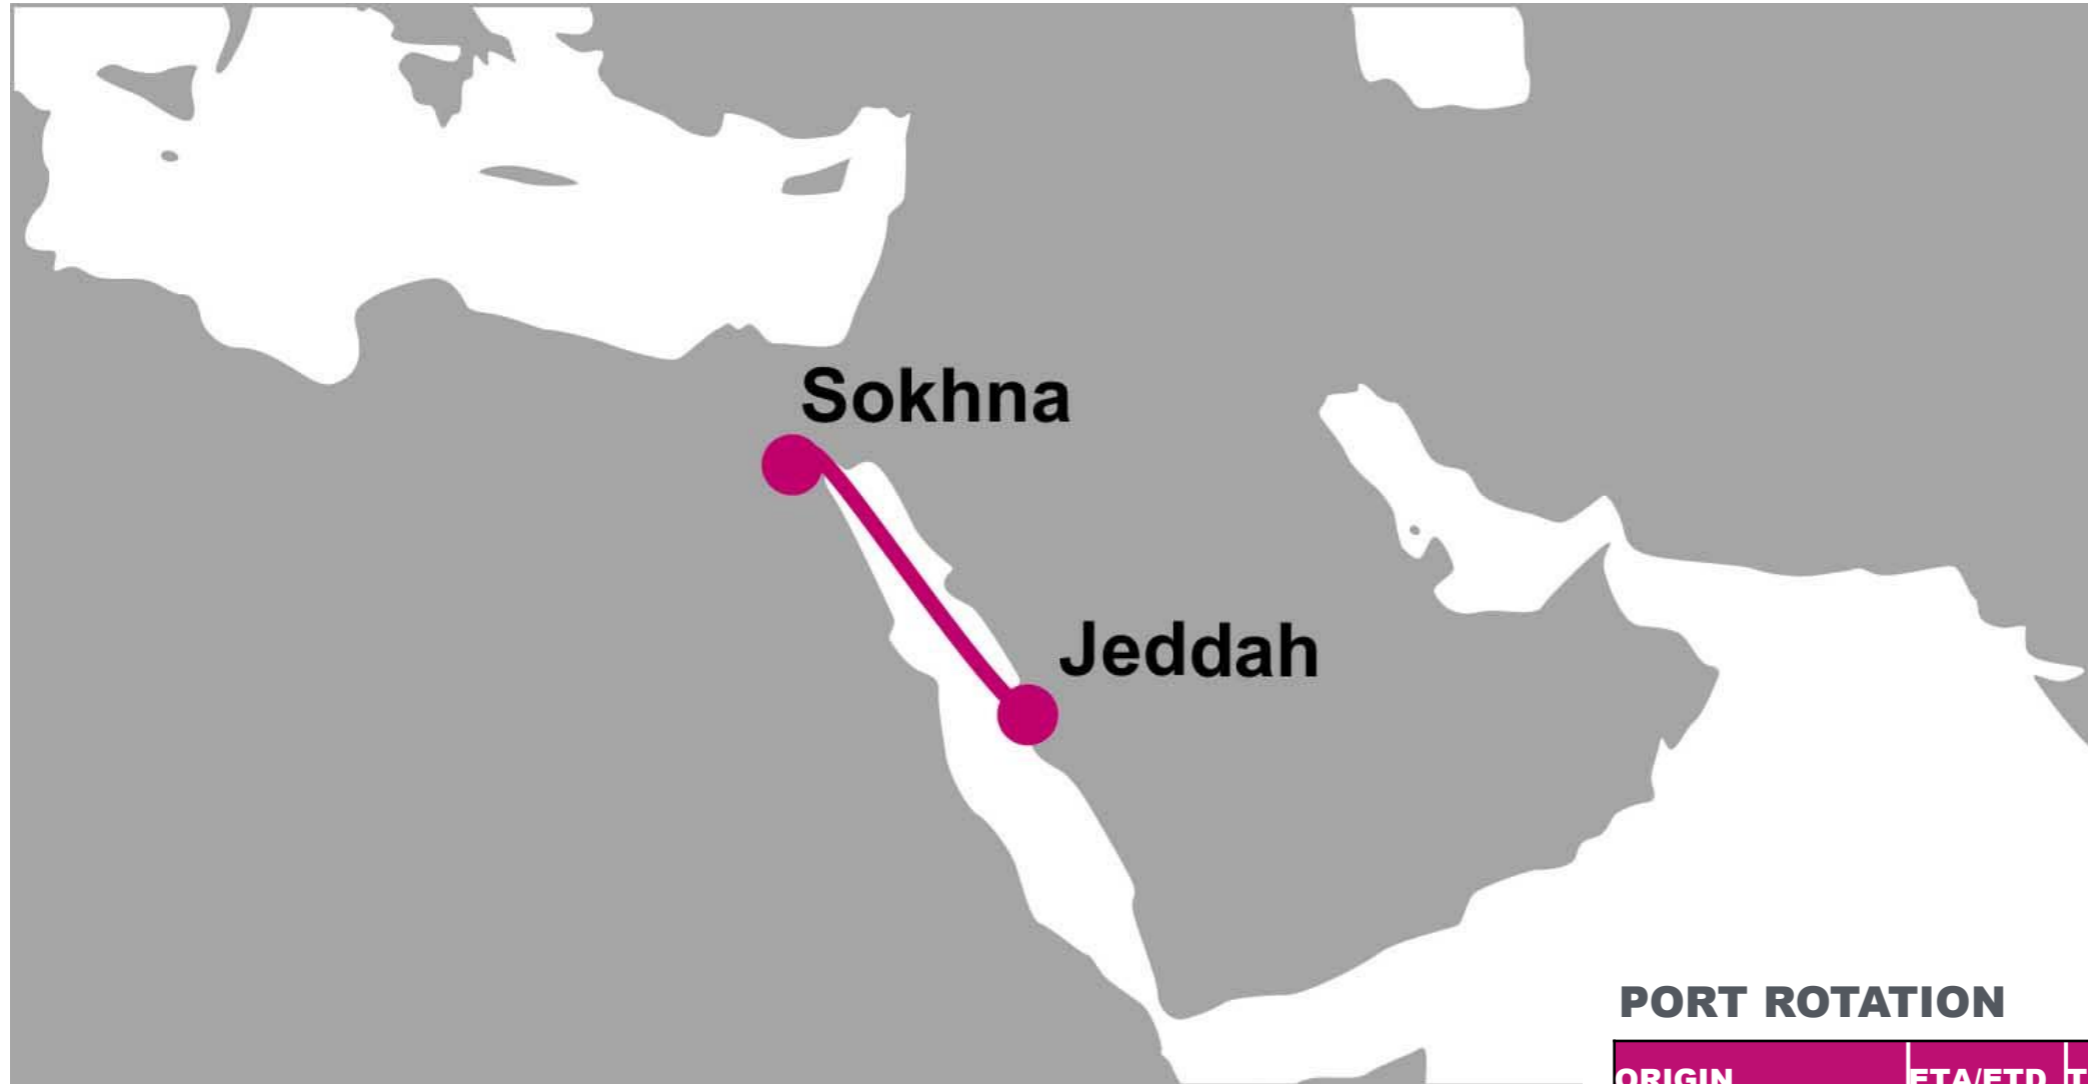

For more information, please click [here](#)

PORT ROTATION

(Terminals are subject to change)

ORIGIN	ETA/ETD	TERMINAL
Jeddah	SAT/SUN	DP World Jeddah
Sokhna	TUE/WED	DP World Sokhna
Jeddah	SAT/SUN	DP World Jeddah
Turnaround days: 6		

W/B	SOK	E/B	JED
JED	1	SOK	3

KEY TRANSIT TABLE - UNLOCODE PORT NAME & COUNTRY NAME

JED: Jeddah, Saudi Arabia | SOK: Sokhna, Egypt

NOTE: Transit times and port rotation are as of now and subject to change