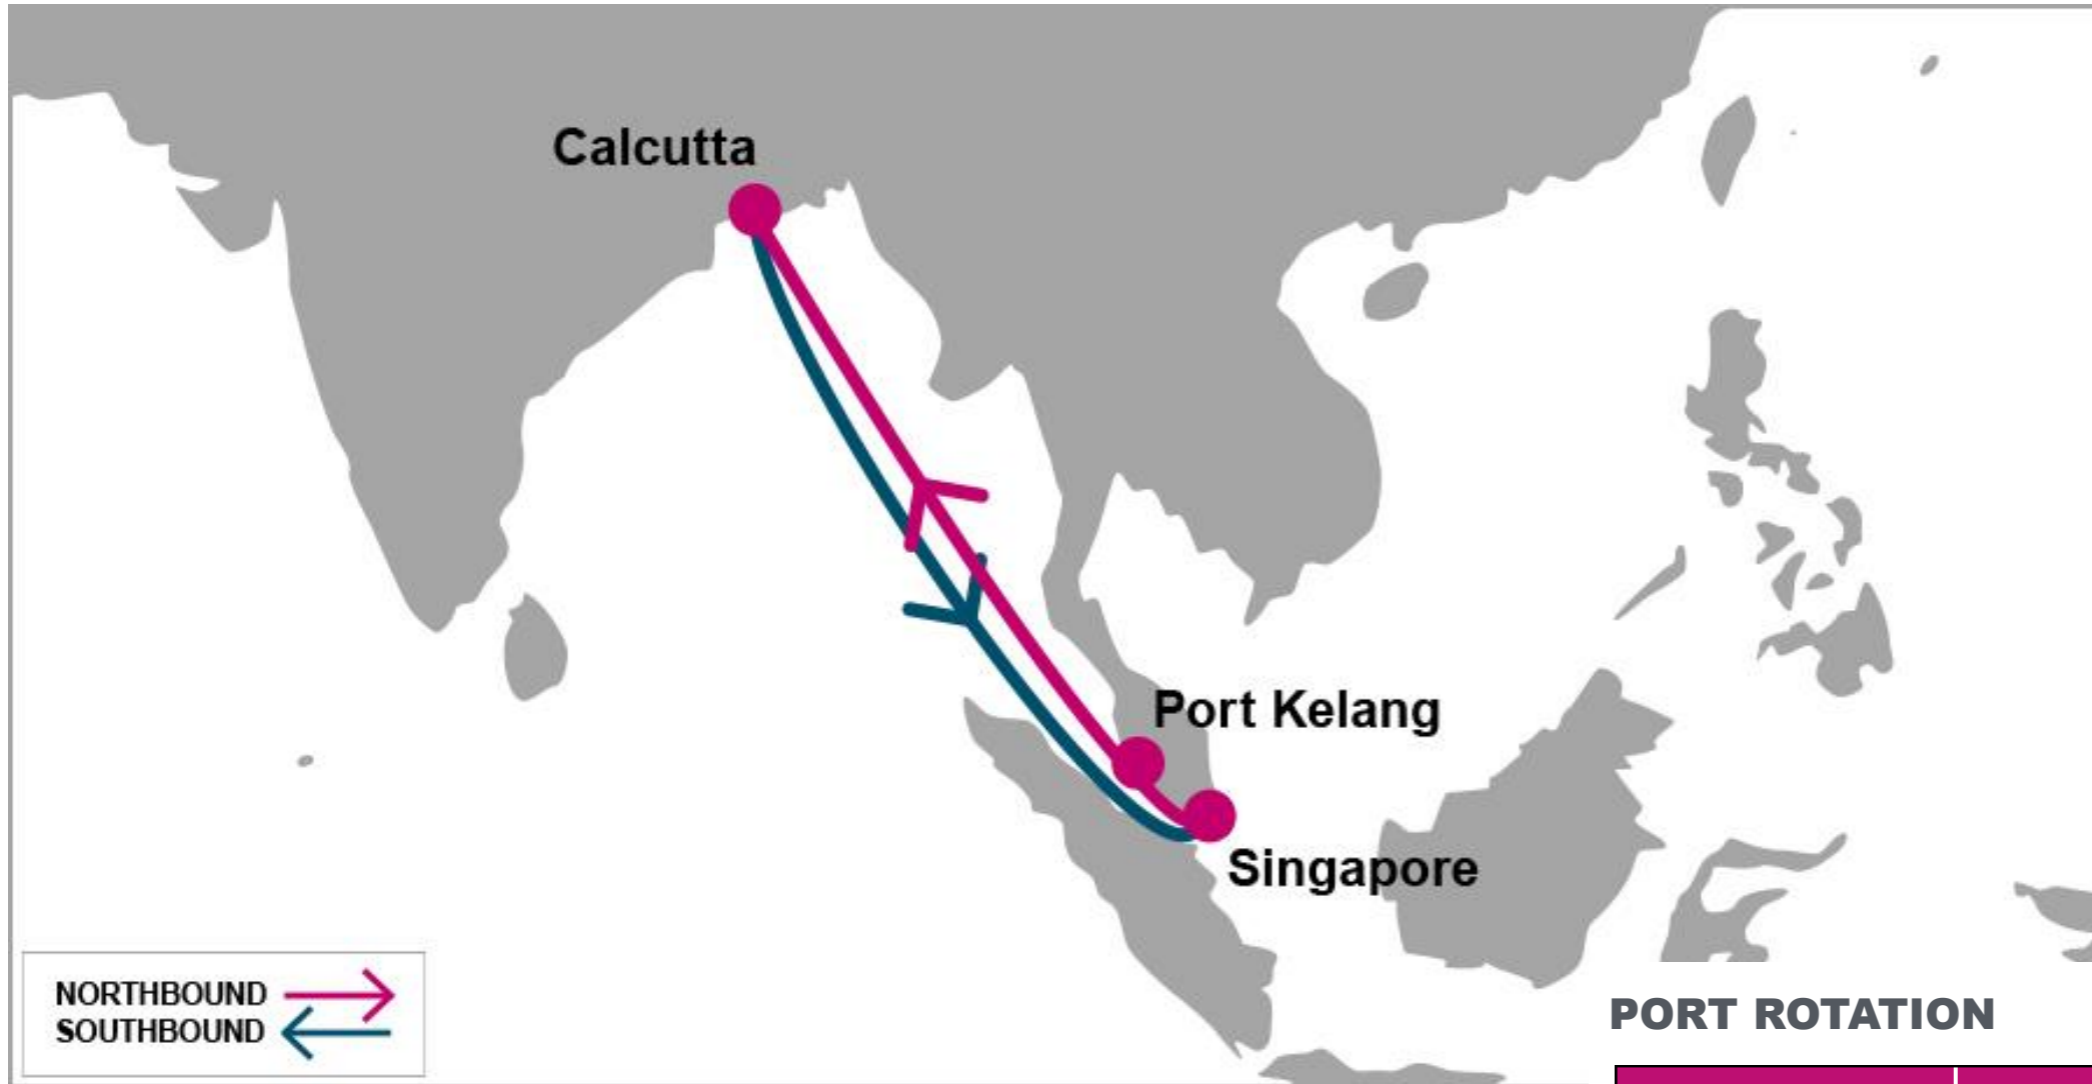

For more information, please click [here](#)

PORT ROTATION

(Terminals are subject to change)

ORIGIN	ETA/ETD	TERMINAL
Singapore	FRI/FRI	PSA Singapore
Port Kelang	SAT/SAT	Westports
Calcutta	FRI/MON	Kolkata Port Trust
Singapore	FRI/FRI	PSA Singapore
Turnaround days:	8	

N/B	CCU	S/B	SIN	PKG
SIN	7	CCU	4	5
PKG	6			

KEY TRANSIT TABLE - UNLOCODE PORT NAME & COUNTRY NAME

SIN: Singapore, Singapore | PKG: Port Kelang, Malaysia | CCU: Calcutta, India

NOTE: Transit times and port rotation are as of now and subject to change