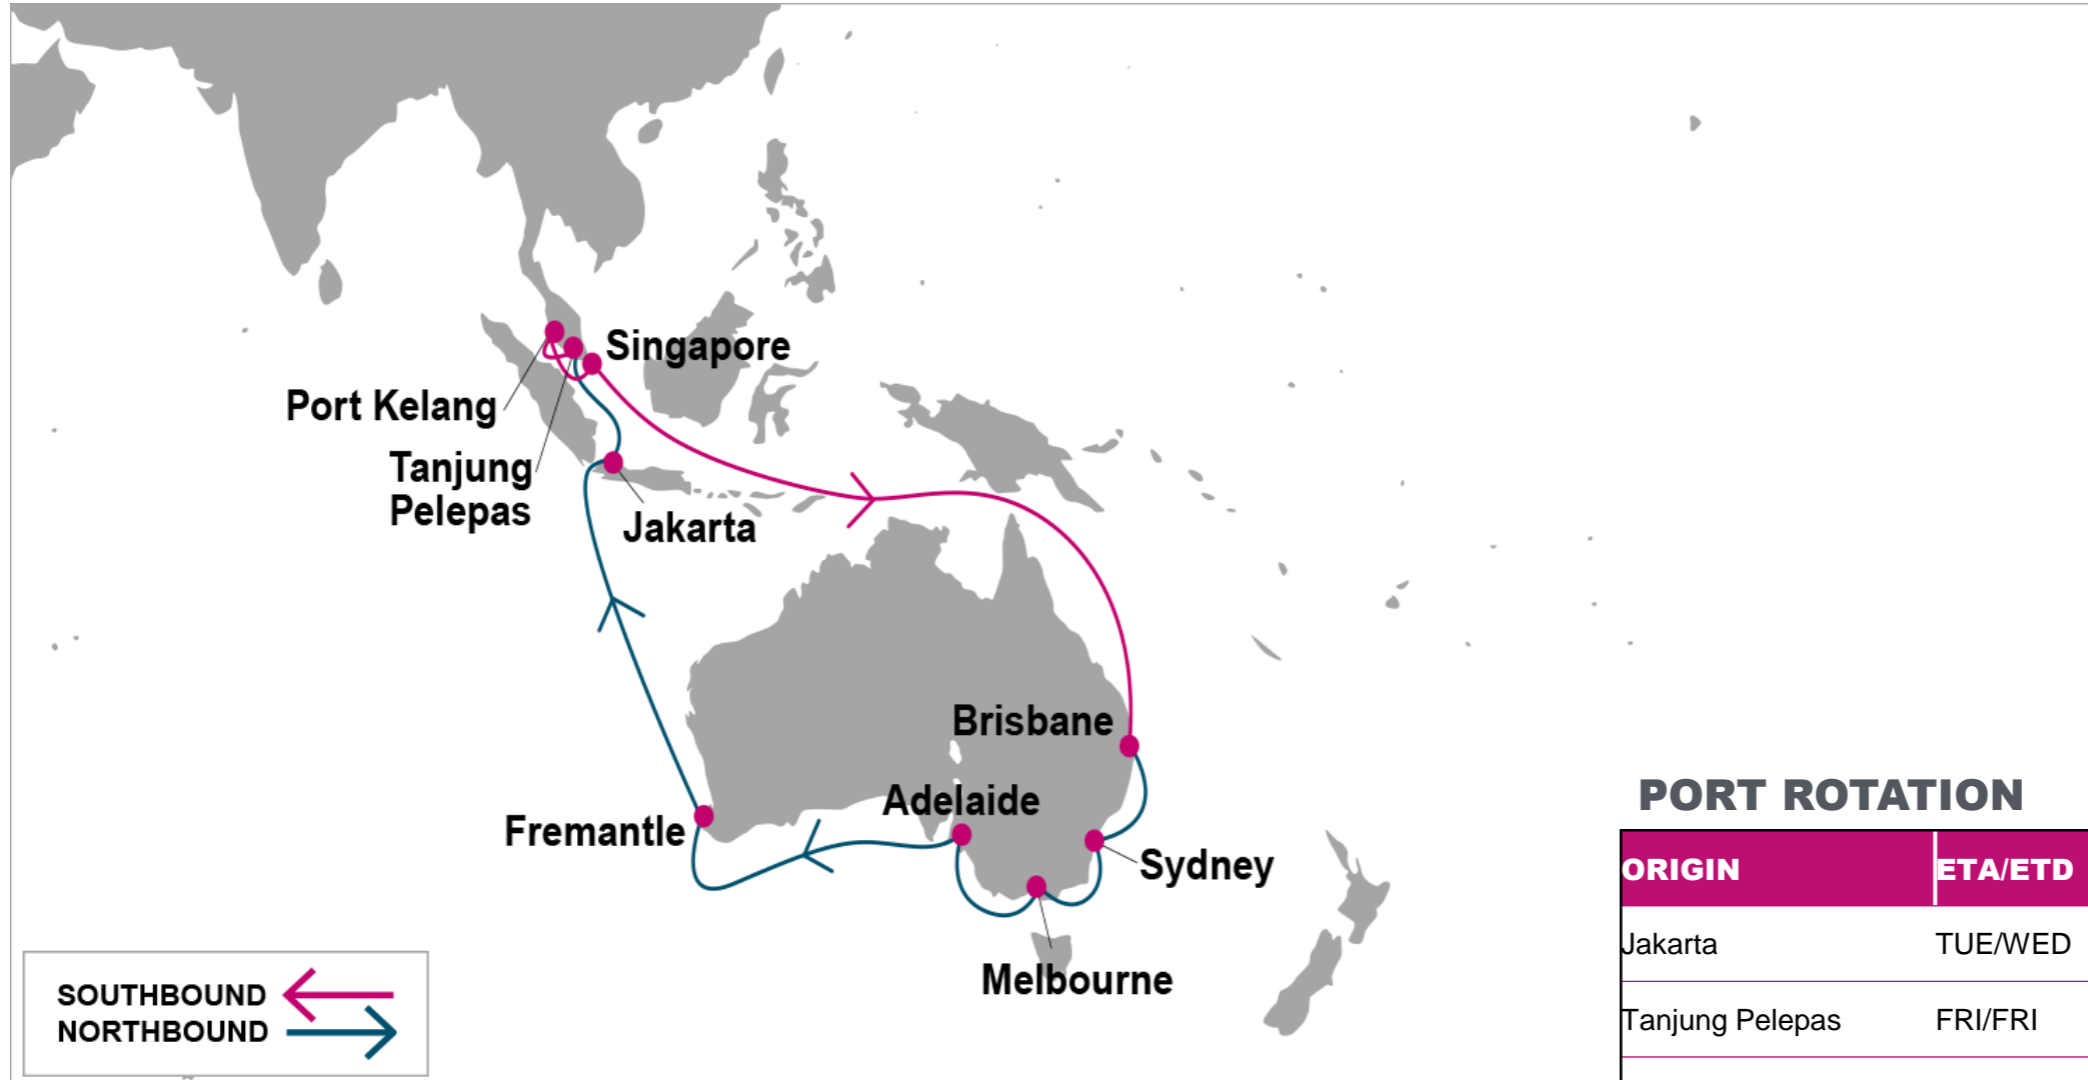

For more information, please click [here](#)

**PORT ROTATION**

(Terminals are subject to change)

ORIGIN	ETA/ETD	TERMINAL
Jakarta	TUE/WED	NPCT1
Tanjung Pelepas	FRI/FRI	Tanjung Pelepas
Port Kelang	SAT/SUN	Westport
Singapore	MON/TUE	PSA Singapore
Brisbane	SAT/SUN	DP World
Sydney	TUE/WED	DP World
Melbourne	FRI/SAT	DP World
Adelaide	MON/MON	Flinders
Fremantle	SUN/MON	DP World
Jakarta	TUE/WED	NPCT1
<b>Turnaround days: 42</b>		

**KEY TRANSIT TABLE** - UNLOCODE PORT NAME & COUNTRY NAME

**JKT:** Jakarta, Indonesia | **TPP:** Tanjung Pelepas, Malaysia | **SIN:** Singapore, Singapore | **PKG:** Port Kelang, Malaysia | **FRE:** Fremantle, Australia | **ADL:** Adelaide, Australia | **MEL:** Melbourne, Australia | **SYD:** Sydney, Australia | **BNE:** Brisbane, Australia

NOTE: Transit times and port rotation are as of now and subject to change