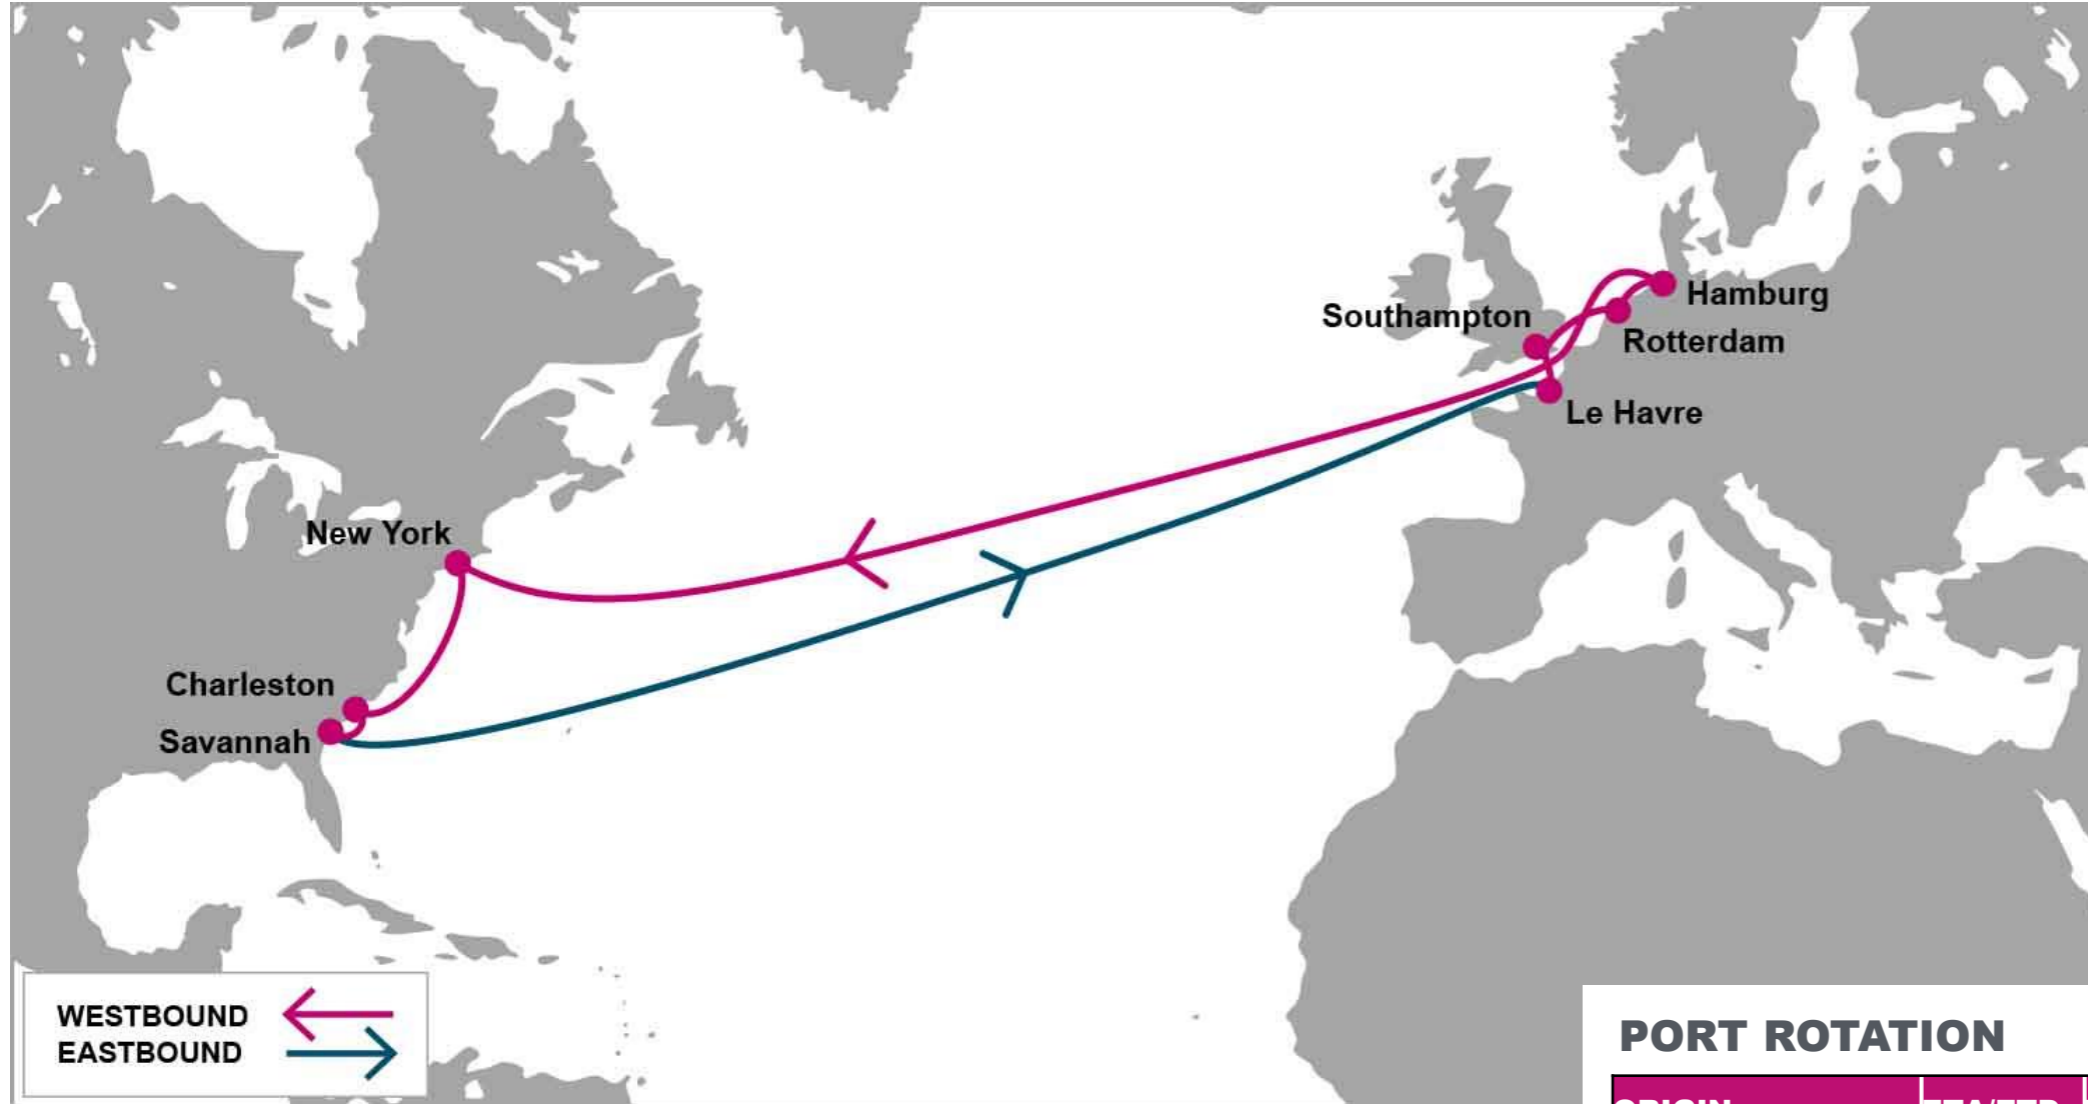

For more information, please click [here](#)

W/B	NYC	CHS	SAV	E/B	LEH	SOU	RTM	HAM
LEH	16	20	23	NYC	17	19	20	22
SOU	15	19	22	CHS	13	15	16	18
RTM	13	17	20	SAV	10	12	13	15
HAM	11	15	18					

**PORT ROTATION**

(Terminals are subject to change)

ORIGIN	ETA/ETD	TERMINAL
Le Havre	SAT/SUN	North Terminals - Quais de Amerique (CNMP)
Southampton	MON/MON	DP World Southampton
Rotterdam	TUE/WED	ECT Delta Terminal
Hamburg	THU/FRI	Container Terminal Altenwerder (CTA)
New York	TUE/WED	Maher Terminals
Charleston	SAT/SUN	Wando Welch Terminal (WWT)
Savannah	TUE/WED	Garden City Terminal
Le Havre	SAT/SUN	North Terminals - Quais de Amerique (CNMP)
<b>Turnaround days: 35</b>		

**KEY TRANSIT TABLE** - UNLOCODE PORT NAME & COUNTRY NAME

LEH: Le Havre, France | SOU: Southampton, UK | RTM: Rotterdam, Netherland | HAM: Hamburg, Germany | NYC: New York, USA | CHS: Charleston, USA | SAV: Savannah, USA

NOTE: Transit times and port rotation are as of now and subject to change