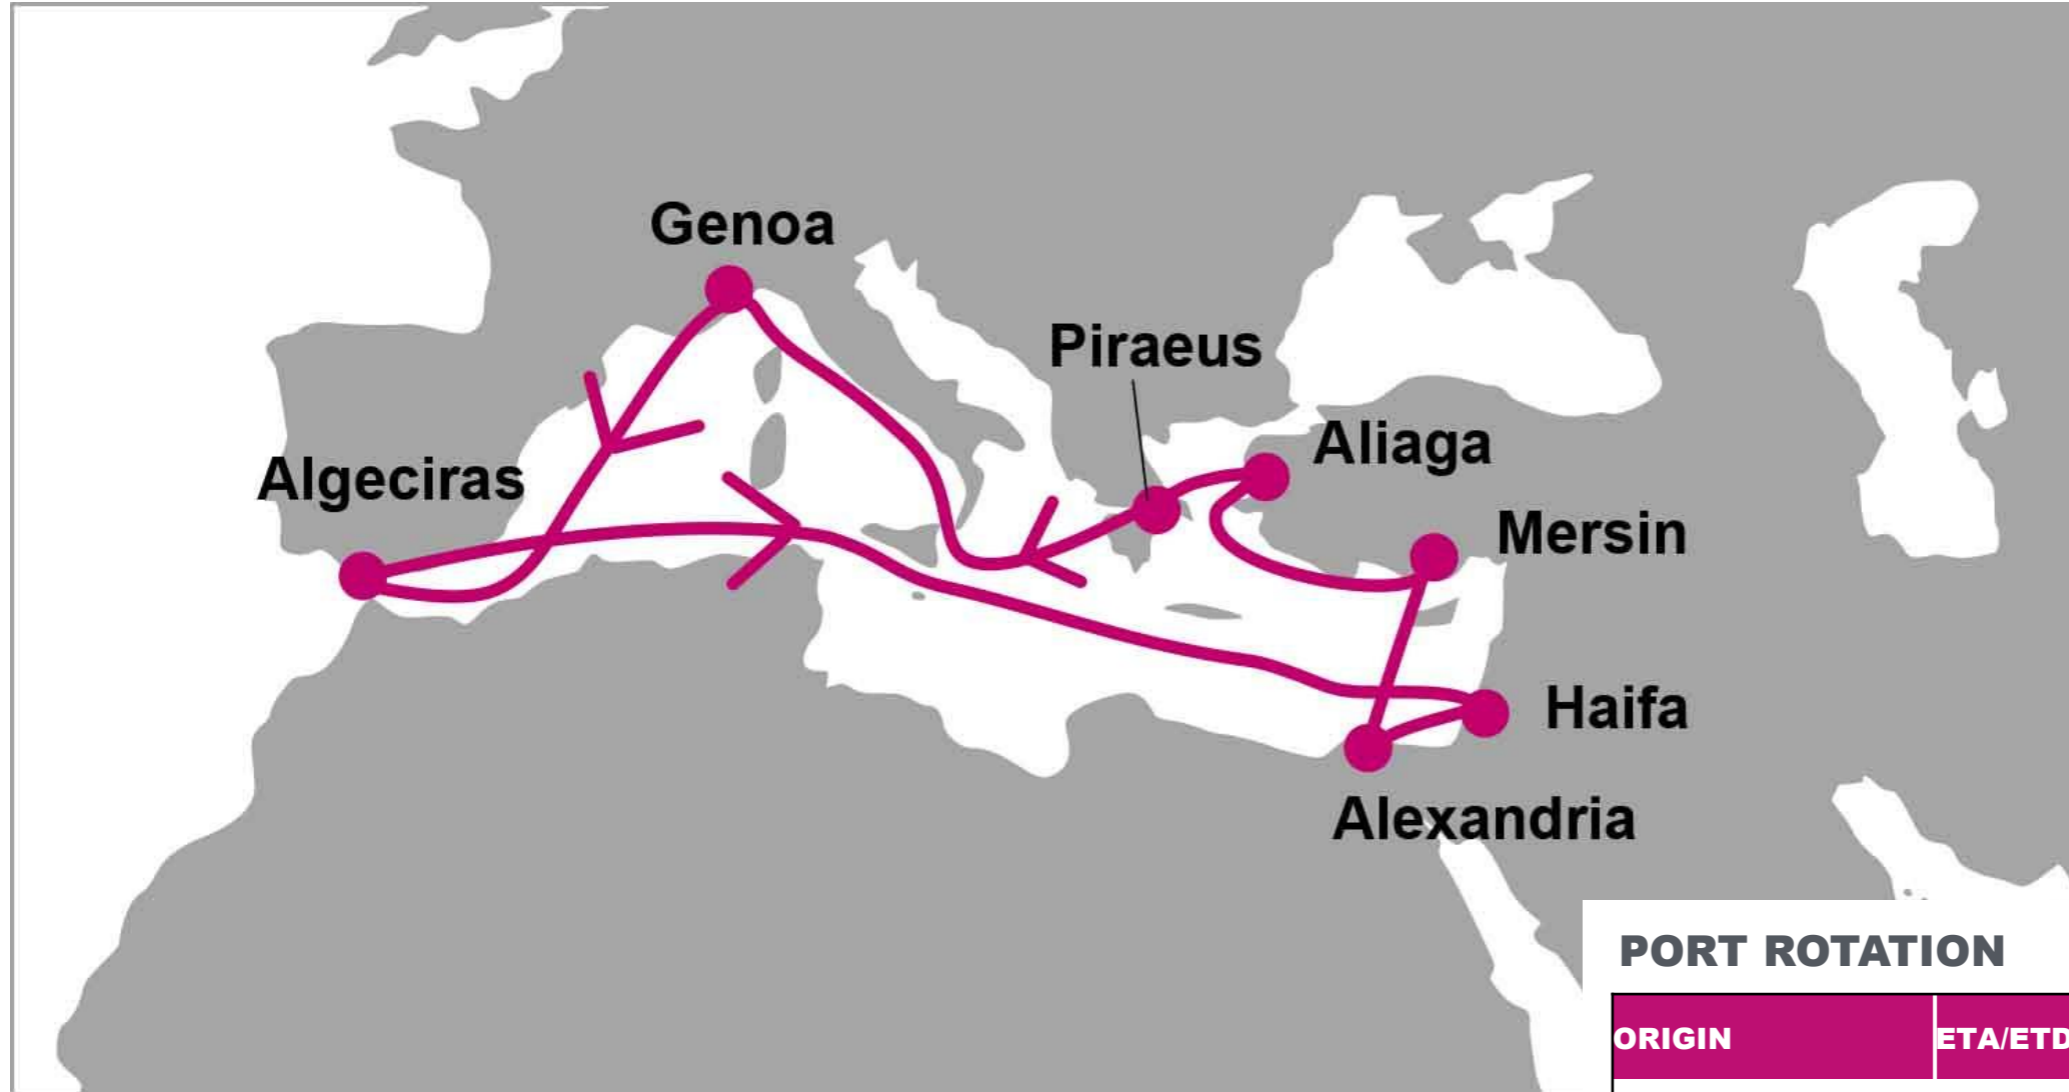

For more information, please click [here](#)

PORT ROTATION

(Terminals are subject to change)

ORIGIN	ETA/ETD	TERMINAL
Haifa	SAT/SUN	Haifa Port
Alexandria	MON/MON	Alexandria International Container Terminals (AICT)
Mersin	TUE/TUE	Mersin International Port (MIP)
Aliaga	THU/FRI	Nemport
Piraeus	FRI/SAT	Piraeus Container Terminal (PCT)
Genoa	MON/TUE	PSA Genova (former VTE)
Algeciras	THU/FRI	Total Terminal International (TTI)

FM/TO	HFA	ALY	MER	ALI	PIR	GOA	FM/TO	ALG
ALG	7	9	10	12	13	16	HFA	12
							ALY	11
							MER	10
							ALI	7
							PIR	6
							GOA	3

KEY TRANSIT TABLE - UNLOCODE PORT NAME & COUNTRY NAME

HFA: Haifa, Israel | **ALY:** Alexandria, Egypt | **MER:** Mersin, Turkey | **ALI:** Aliaga, Turkey | **PIR:** Piraeus, Greece | **GOA:** Genoa, Italy | **ALG:** Algeciras, Spain |

NOTE: Transit times and port rotation are as of now and subject to change