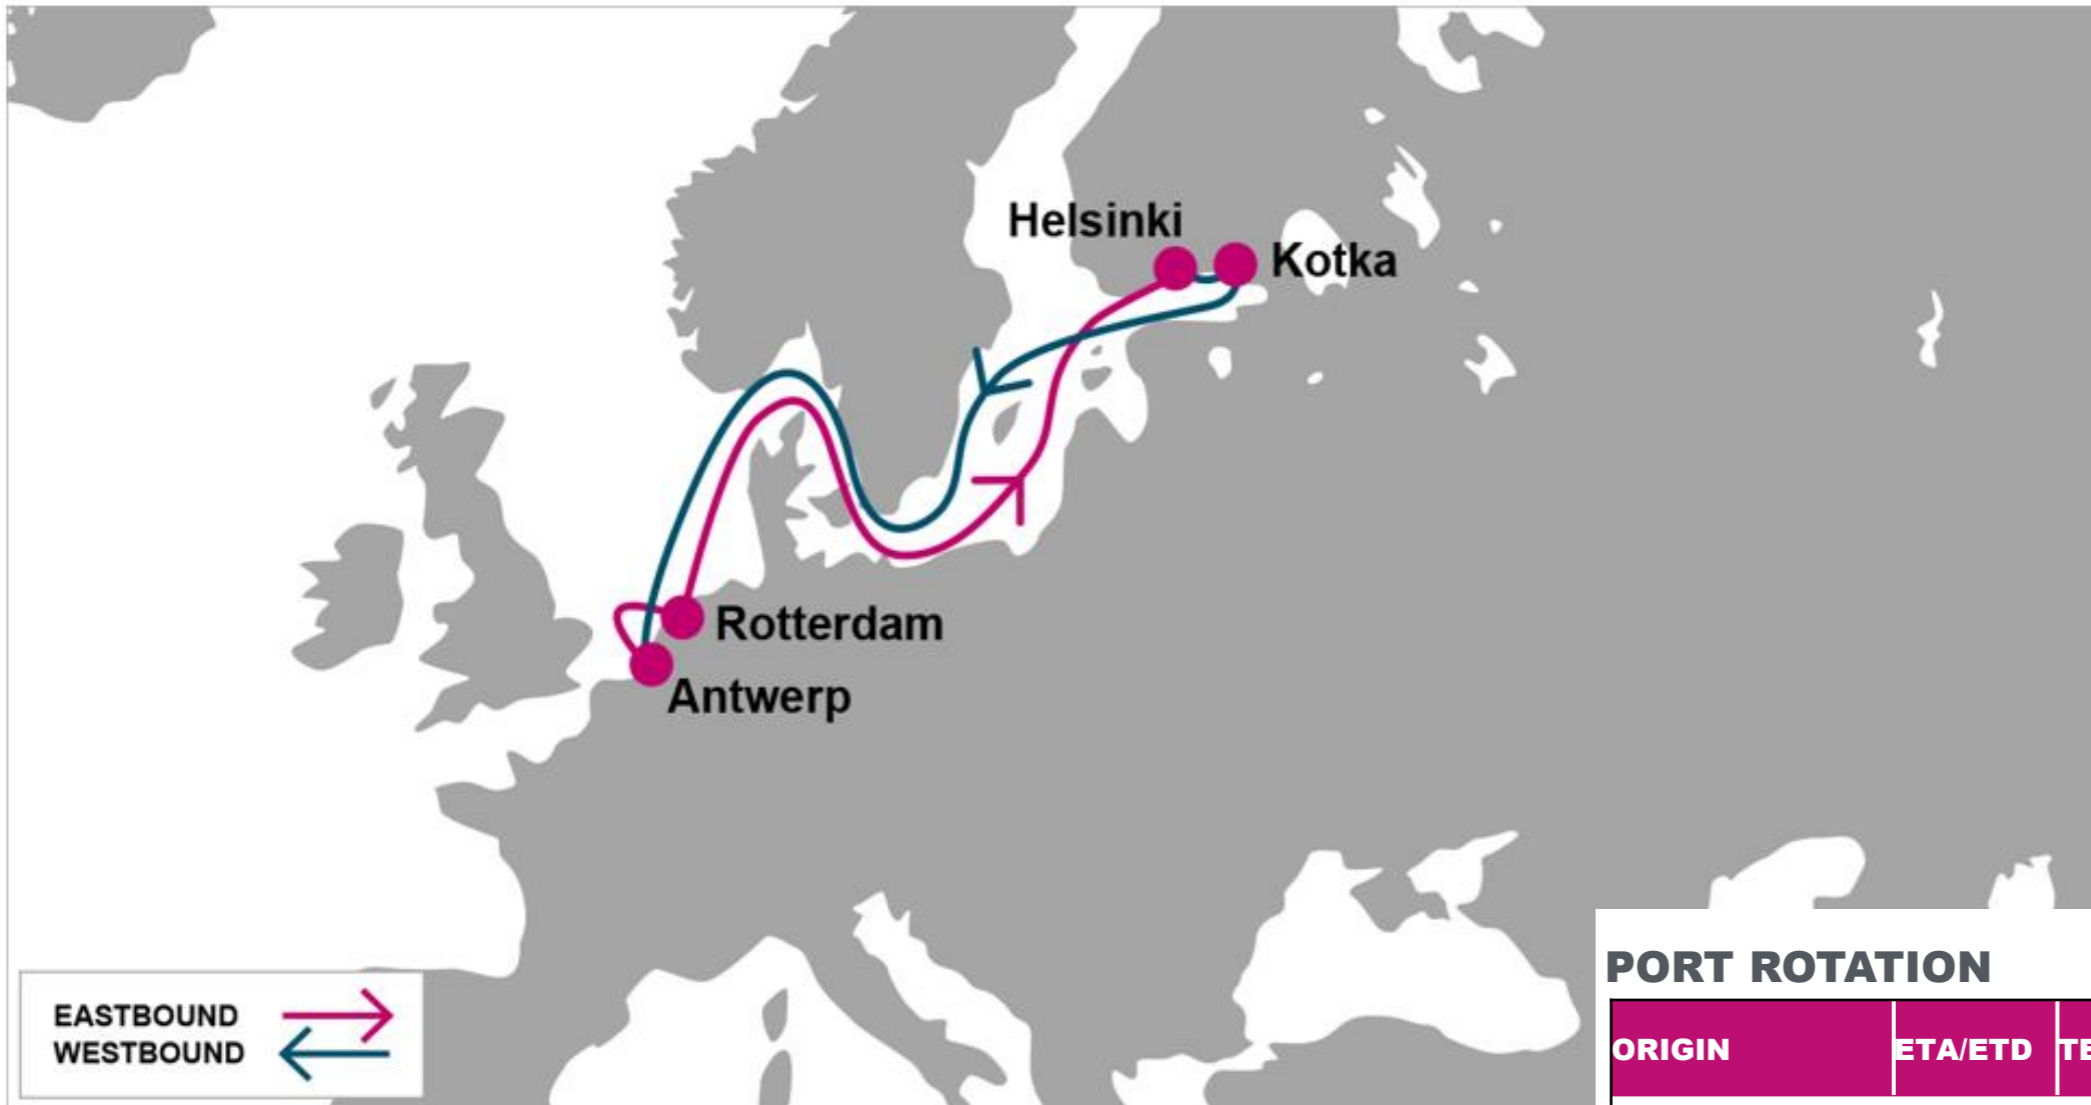

For more information, please click [here](#)

EASTBOUND →
WESTBOUND ←

PORT ROTATION

(Terminals are subject to change)

ORIGIN	ETA/ETD	TERMINAL
Antwerp	TUE/WED	PSA Noordzee Terminal
Rotterdam	THU/FRI	ECT Delta Terminal
Helsinki	MON/TUE	Finnsteve Terminal Vuosaari
Kotka	WED/THU	Steveco Mussal
Antwerp	MON/TUE	PSA Noordzee Terminal

FM/TO	HEL	KTK	FM/TO	ANR
ANR	5	7	HEL	6
RTM	3	5	KTK	4

KEY TRANSIT TABLE - UNLOCODE PORT NAME & COUNTRY NAME

ANR: Antwerp, Belgium | RTM: Rotterdam, Netherland | HEL: Helsinki, Finland | KTK: Kotka, Finland

NOTE: Transit times and port rotation are as of now and subject to change