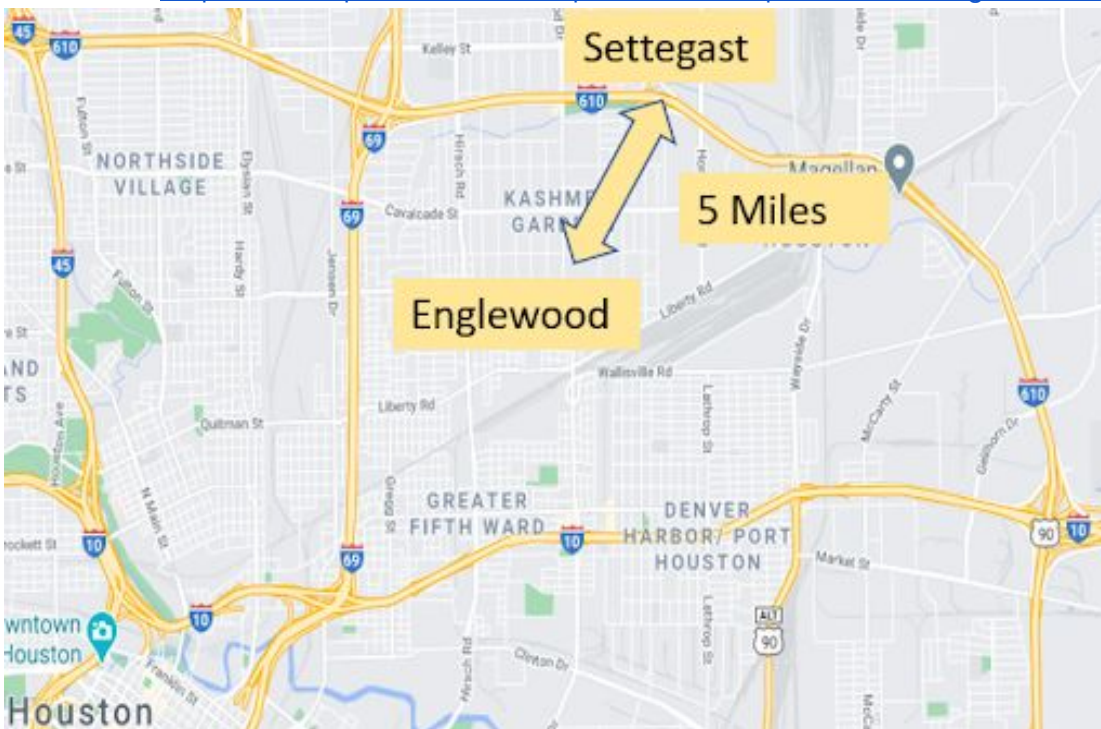

September 24th, 2020

Houston Rail Service Advisory

To Our Valued Business Partners,

Effective September 21, 2020, the Union Pacific Railroad consolidated its Houston ramp operations from Englewood and Settegast into a single location at the Settegast rail ramp. As a result of the consolidation, there is a change to the cutoff time for both International and Domestic traffic. Cargo moving to Los Angeles and Long Beach will now have a cut off time at 12:00 (from the current 17:00).

Market Details:

Address: 6800 Kirkpatrick Blvd., Houston, TX 77028

Customer Contact: (800) 877-5123

Hours: MON-FRI 05:00 to 21:00, SAT 07:00 to 15:00 and SUN 07:00 to 19:00

Firms Code: S637

UP website: <https://www.up.com/customers/premium/intmap/houston/settegast/index.htm>

Chassis Provider: TRAC

ONE Depot address: 6800 Kirkpatrick Blvd., Houston, TX 77028 (UP Ramp)

We appreciate your business and thank you for choosing ONE!

Sincerely,

Ocean Network Express (North America) Inc.
