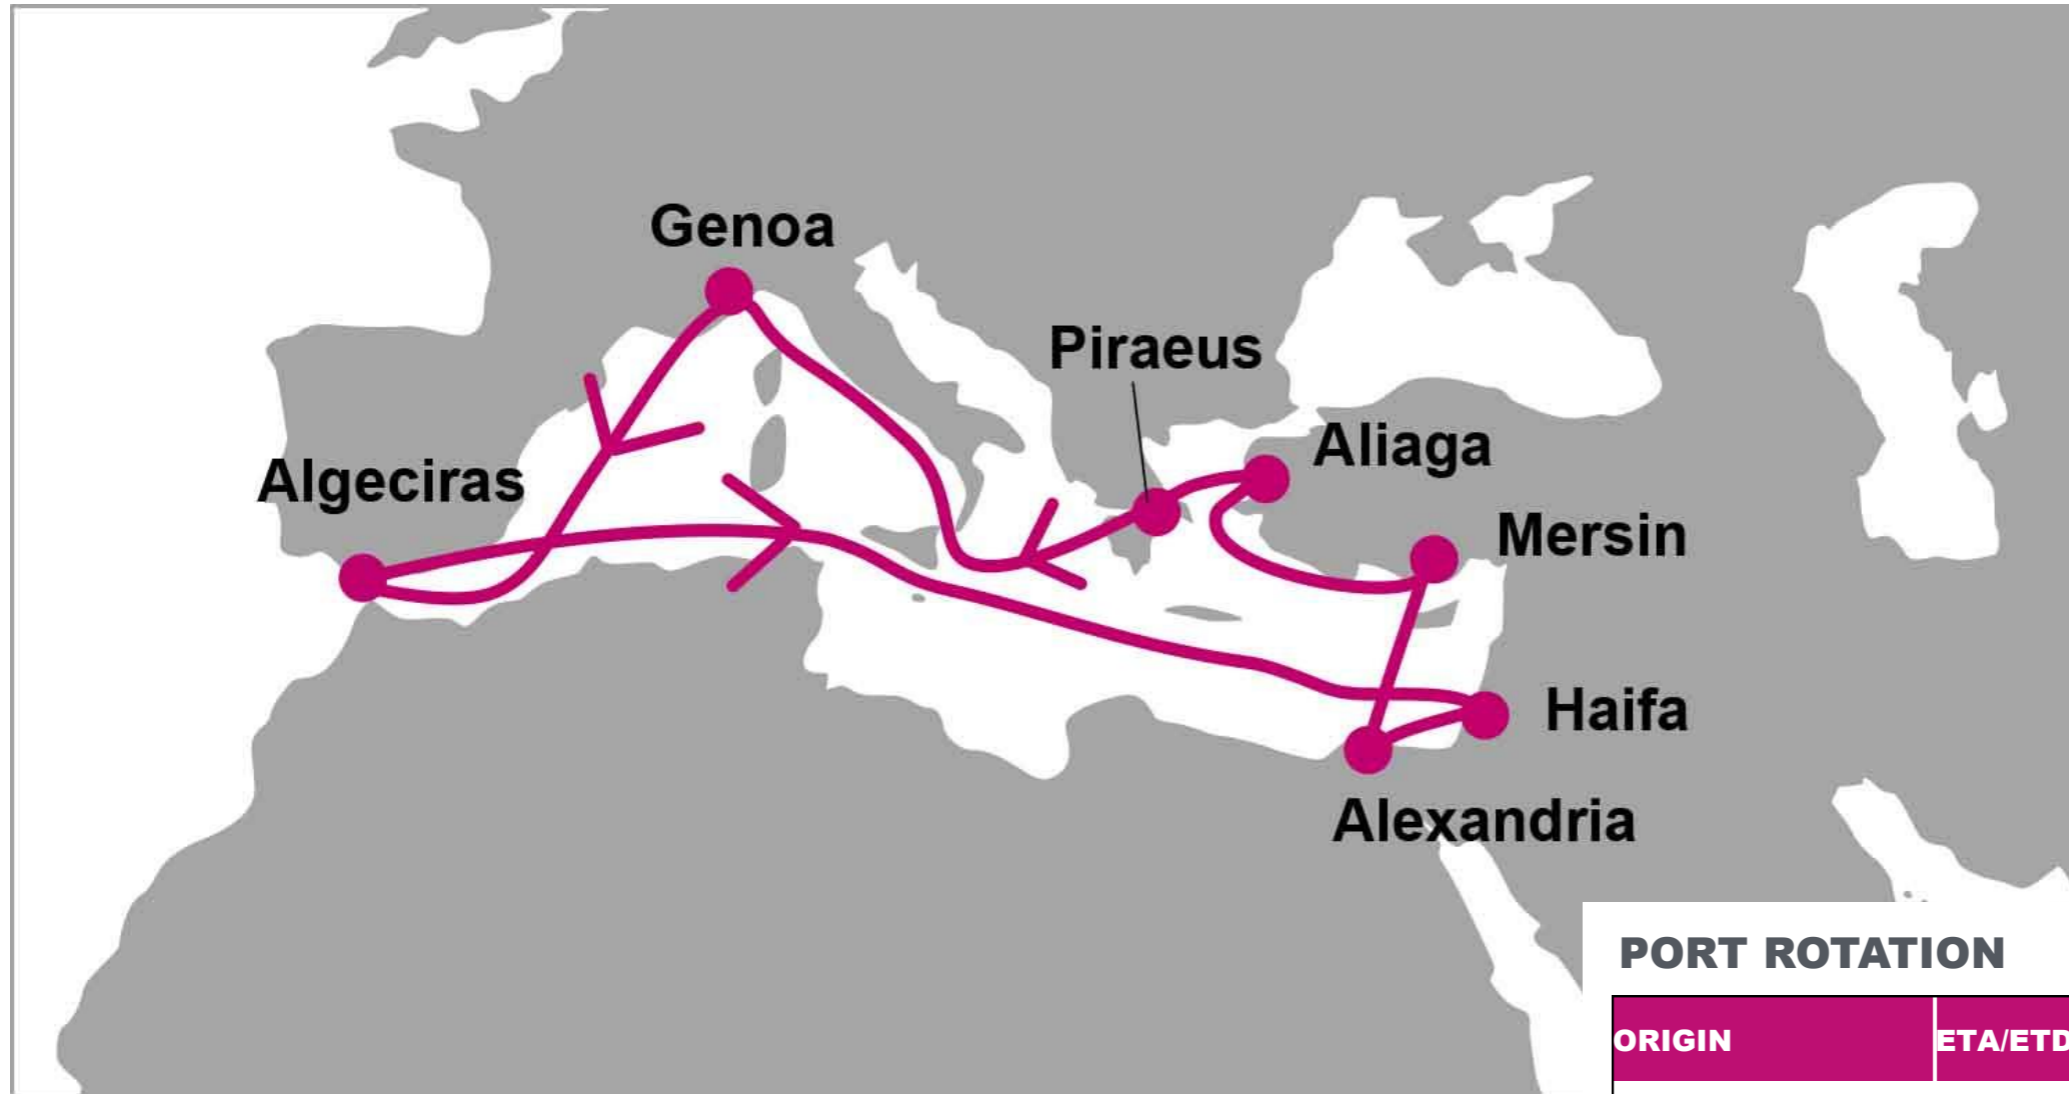

For more information, please click [here](#)

PORT ROTATION

(Terminals are subject to change)

ORIGIN	ETA/ETD	TERMINAL
Haifa	SAT/SUN	Haifa Port
Alexandria	MON/MON	Alexandria International Container Terminals (AICT)
Mersin	TUE/TUE	Mersin International Port (MIP)
Aliaga	THU/FRI	Nemport
Piraeus	FRI/SAT	Piraeus Container Terminal (PCT)
Genoa	MON/TUE	PSA Genova (former VTE)
Algeciras	THU/FRI	Total Terminal International (TTI)

FM/TO	HFA	ALY	MER	ALI	PIR	GOA	FM/TO	ALG
ALG	7	9	10	12	13	16	HFA	12
							ALY	11
							MER	10
							ALI	7
							PIR	6
							GOA	3

KEY TRANSIT TABLE - UNLOCODE PORT NAME & COUNTRY NAME

HFA: Haifa, Israel | **ALY:** Alexandria, Egypt | **MER:** Mersin, Turkey | **ALI:** Aliaga, Turkey | **PIR:** Piraeus, Greece | **GOA:** Genoa, Italy | **ALG:** Algeciras, Spain |

NOTE: Transit times and port rotation are as of now and subject to change