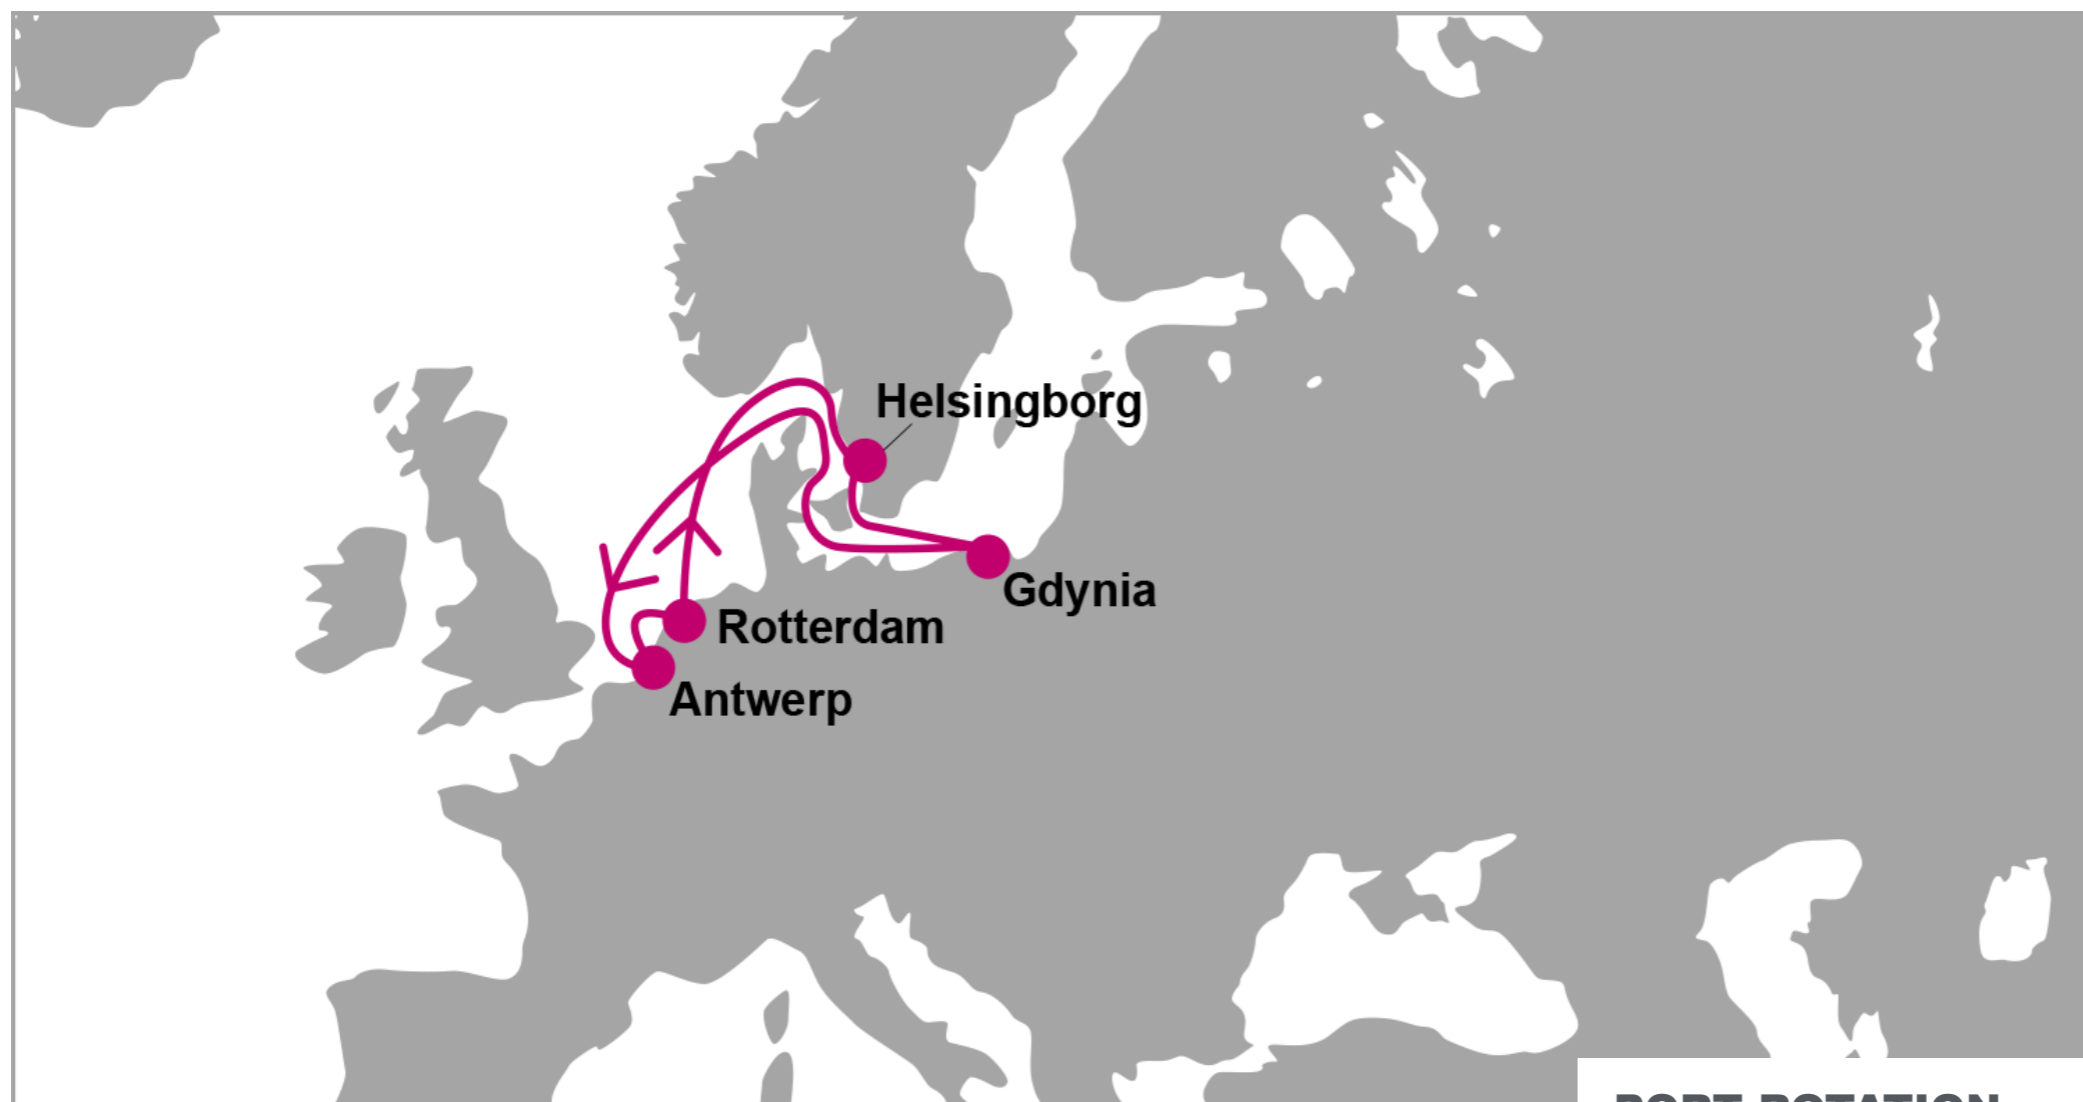

For more information, please click [here](#)

PORT ROTATION

(Terminals are subject to change)

FM/TO	HEL	GDY	FM/TO	ANR²	RTM¹	RTM²
ANR¹	4	7	HEL	9	10	11
RTM¹	3	6	GDY	5	6	7
RTM²	3	6				

ORIGIN	ETA/ETD	TERMINAL
Antwerp	WED/THU	PSA Noordzee Terminal
Rotterdam¹	THU/FRI	ECT Delta Terminal
Rotterdam²	FRI/FRI	Rotterdam World Gateway (RWG)
Helsingborg	MON/MON	Vasthamnen Container Terminal
Gdynia	THU/FRI	Gdynia Container Terminal (GCT)
Antwerp	WED/THU	PSA Noordzee Terminal
Turnaround days: 14		

KEY TRANSIT TABLE - UNLOCODE PORT NAME & COUNTRY NAME

ANR: Antwerp, Belgium | **RTM:** Rotterdam, Netherland | **GDY:** Gdynia, Poland | **HEL:** Helsingborg, Sweden

NOTE: Transit times and port rotation are as of now and subject to change