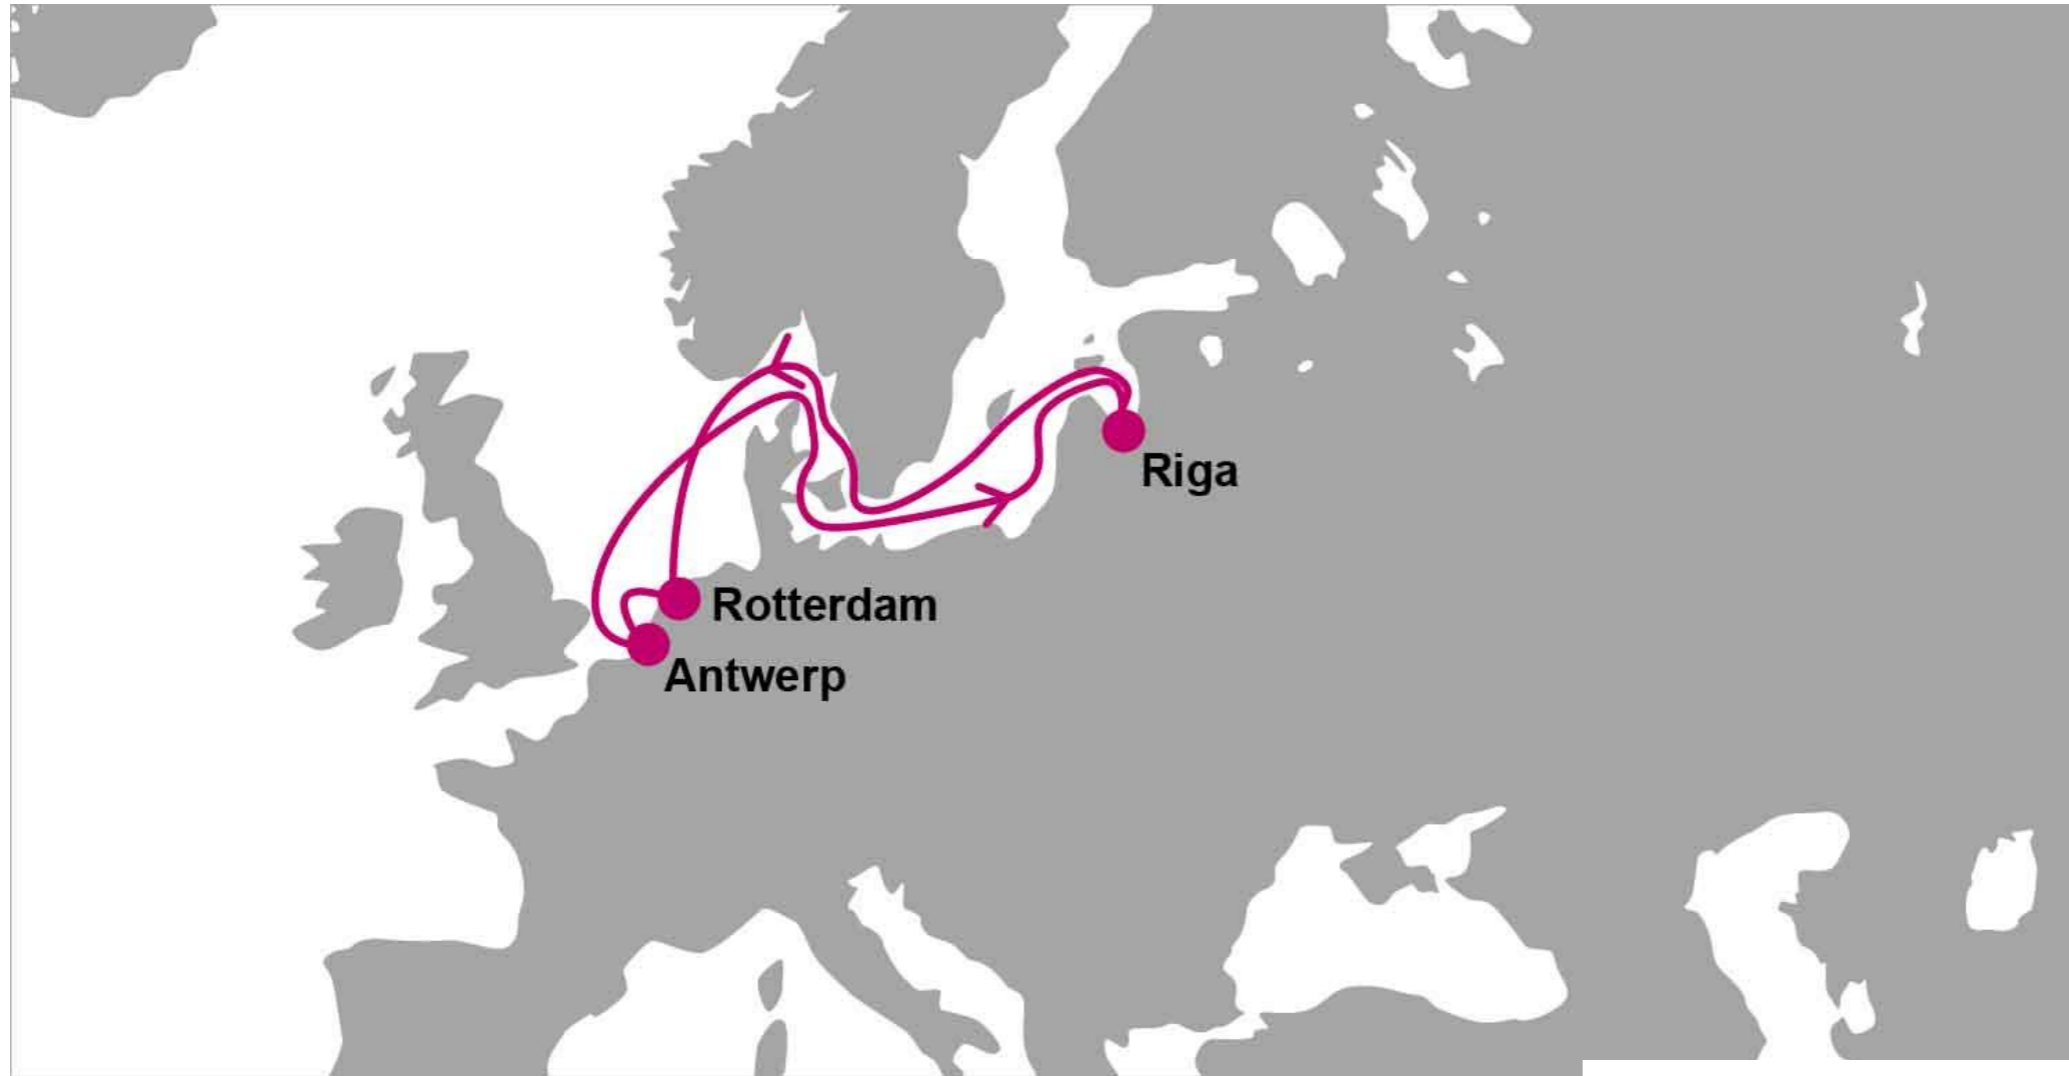

For more information, please click [here](#)

PORT ROTATION

(Terminals are subject to change)

FM/TO	RIX	FM/TO	RTM¹	RTM²	ANR
RTM¹	4	RIX	5	6	7
RTM²	3				
ANR	3				

ORIGIN	ETA/ETD	TERMINAL
Rotterdam¹	SAT/MON	ECT Delta Terminal
Rotterdam²	MON/TUE	Rotterdam World Gateway (RWG)
Antwerp	WED/WED	PSA Antwerp
Riga	SAT/MON	Riga Universal Terminal (RUT)
Rotterdam¹	SAT/SUN	ECT Delta Terminal
Turnaround days: 14		

KEY TRANSIT TABLE - UNLOCODE PORT NAME & COUNTRY NAME

ANR: Antwerp, Belgium | **RTM:** Rotterdam, Netherland | **RIX:** Riga, Latvia

NOTE: Transit times and port rotation are as of now and subject to change