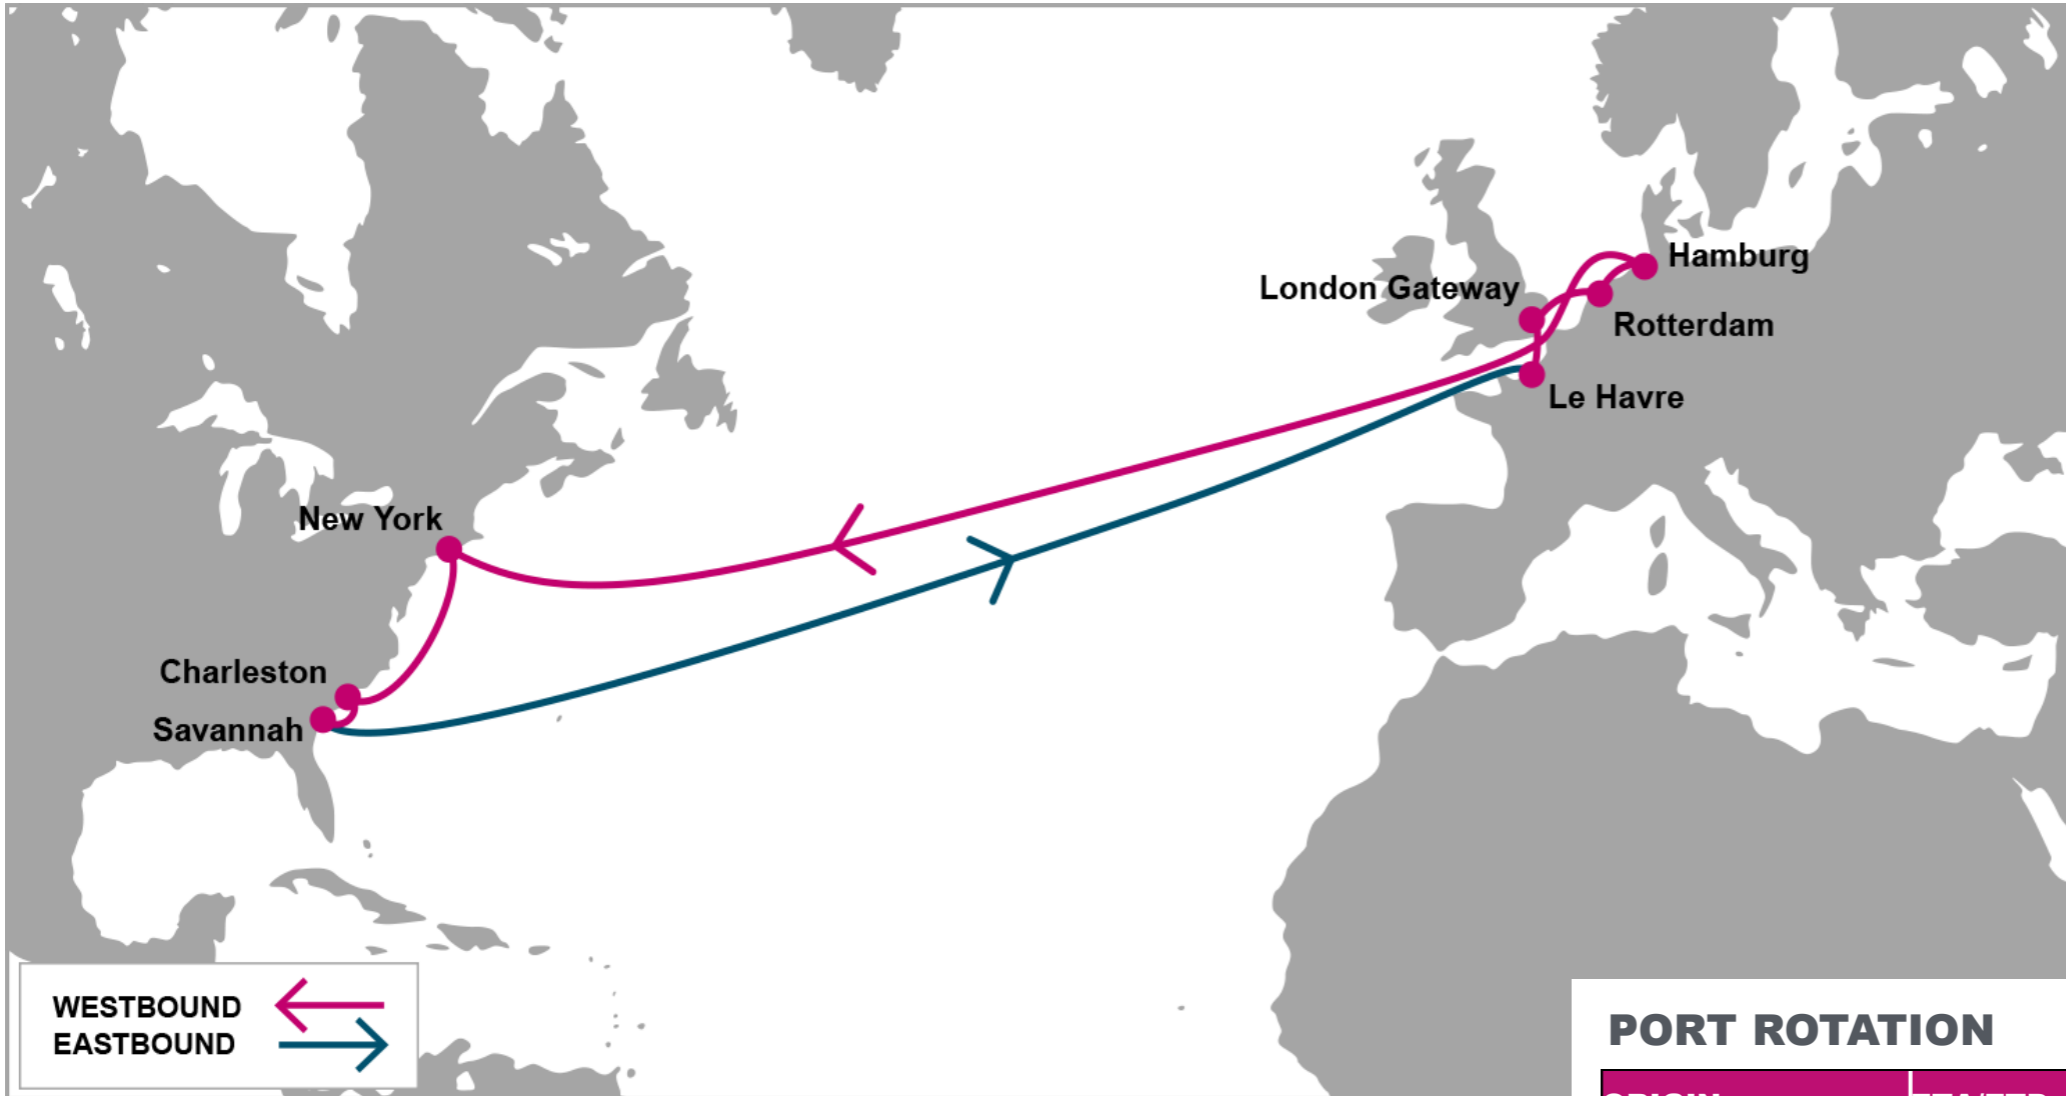

For more information, please click [here](#)

W/B	NYC	CHS	SAV	E/B	LEH	LGP	RTM	HAM
LEH	16	20	23	NYC	17	19	20	22
LGP	15	19	22	CHS	13	15	16	18
RTM	13	17	20	SAV	10	12	13	15
HAM	11	15	18					

PORT ROTATION

(Terminals are subject to change)

ORIGIN	ETA/ETD	TERMINAL
Le Havre	SAT/SUN	North Terminals - Quais de Amerique (CNMP)
London Gateway	MON/MON	DP World London Gateway Port
Rotterdam	TUE/WED	ECT Delta Terminal
Hamburg	THU/FRI	Container Terminal Altenwerder (CTA)
New York	TUE/WED	Maher Terminals
Charleston	SAT/SUN	Wando Welch Terminal (WWT)
Savannah	TUE/WED	Garden City Terminal
Le Havre	SAT/SUN	North Terminals - Quais de Amerique (CNMP)
Turnaround days: 35		

KEY TRANSIT TABLE - UNLOCODE PORT NAME & COUNTRY NAME

LGP: London Gateway, UK | LEH: Le Havre, France | RTM: Rotterdam, Netherland | HAM: Hamburg, Germany | NYC: New York, USA | CHS: Charleston, USA | SAV: Savannah, USA

NOTE: Transit times and port rotation are as of now and subject to change