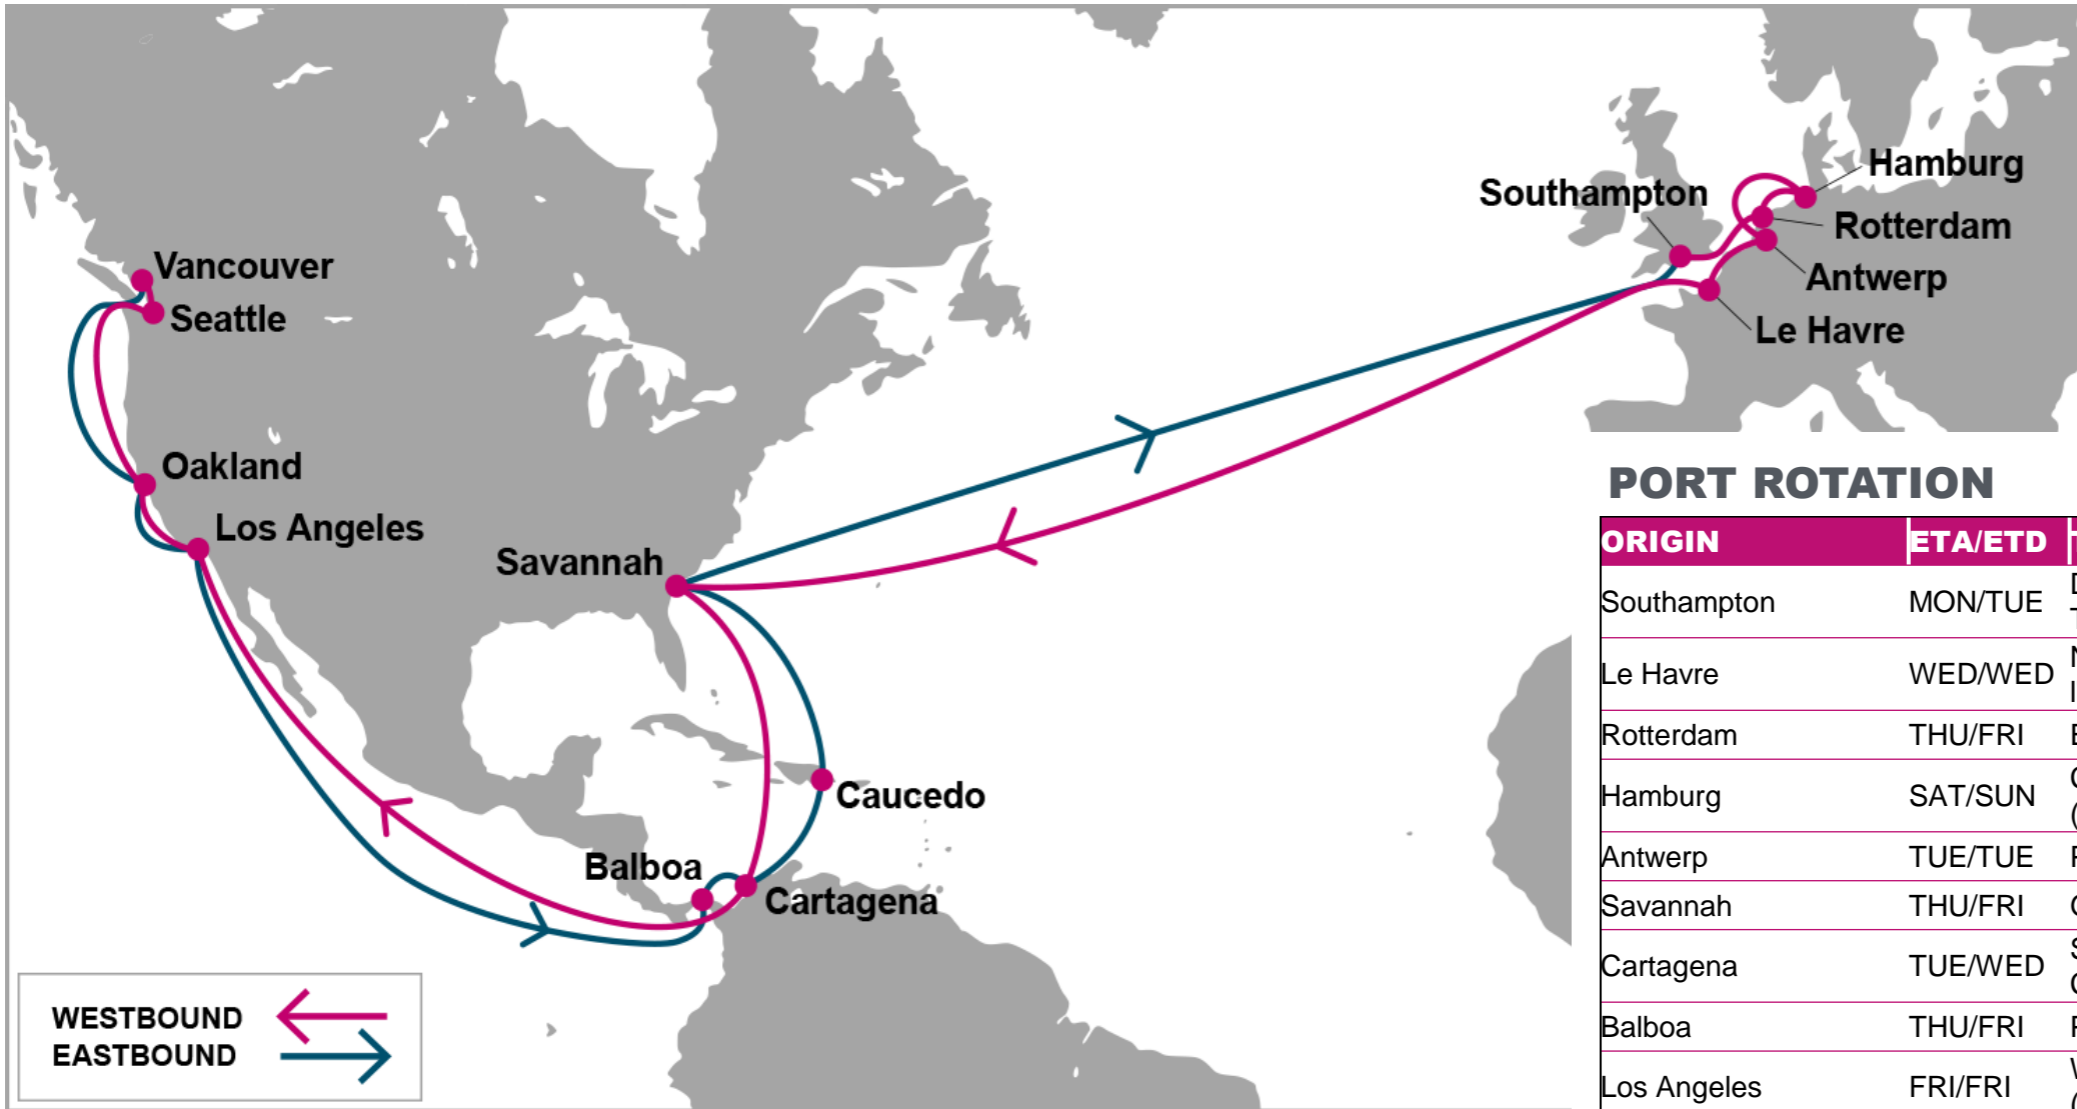

For more information, please click [here](#)

PORT ROTATION

(Terminals are subject to change)

ORIGIN	ETA/ETD	TERMINAL
Southampton	MON/TUE	DP World Southampton Container Terminal (SCT)
Le Havre	WED/WED	North Terminals - Quais de l'Atlantique (CNMP)
Rotterdam	THU/FRI	ECT Delta Terminal
Hamburg	SAT/SUN	Container Terminal Altenwerder (CTA)
Antwerp	TUE/TUE	PSA Europe Terminal
Savannah	THU/FRI	Garden City Terminal
Cartagena	TUE/WED	Sociedad Portuaria Regional de Cartagena (SPRC)
Balboa	THU/FRI	Panama Ports Company (PPC)
Los Angeles	FRI/FRI	West Basin Container Terminal (WBCT)
Oakland	SUN/MON	Oakland International container Terminal (OICT)
Seattle	THU/FRI	SSA Seattle T-18
Vancouver	SAT/SAT	DP World Fraser Surrey
Oakland	TUE/TUE	Oakland International container Terminal (OICT)
Long Beach	WED/THU	International Transportation Services (ITS)
Balboa	SAT/SAT	Panama Ports Company (PPC)
Cartagena	TUE/TUE	Sociedad Portuaria Regional de Cartagena (SPRC)
Caucedo	THU/FRI	DP World Caucedo
Savannah	TUE/WED	Garden City Terminal
Southampton	MON/TUE	DP World Southampton Container Terminal (SCT)

W/B	SAV	CTG	BLB	LAX	OAK	SEA	VAN	E/B	BLB	CTG	CAU	SAV	SOU	LEH	RTM	HAM	ANR
SOU	16	21	23	31	33	37	39	SEA	15	18	20	25	38	40	41	43	46
LEH	15	20	22	30	32	36	38	VAN	14	17	19	24	37	39	40	42	45
RTM	13	18	20	28	30	34	36	OAK	11	14	16	21	34	36	37	39	42
HAM	11	16	18	26	28	32	34	LGB	9	12	14	19	32	34	35	37	40
ANR	9	14	16	24	26	30	32	BLB		3	5	10	23	25	26	28	31
								CTG			2	7	20	22	23	25	28
								CAU				4	17	19	20	22	25
								SAV					12	14	15	17	20

KEY TRANSIT TABLE - UNLOCODE PORT NAME & COUNTRY NAME

SOU: Southampton, UK | RTM: Rotterdam, Netherland | HAM: Hamburg, Germany | ANR: Antwerp, Belgium | LEH: Le Havre, France | SEA: Seattle, USA | VAN: Vancouver, Canada | OAK: Oakland, USA | LAX: Los Angeles, USA | LGB: Long Beach, USA | BLB: Balboa, Panama | CTG: Cartagena, Colombia | CAU: Caucedo, Dominican Republic | SAV: Savannah, USA

Turnaround days: 77

NOTE: Transit times and port rotation are as of now and subject to change