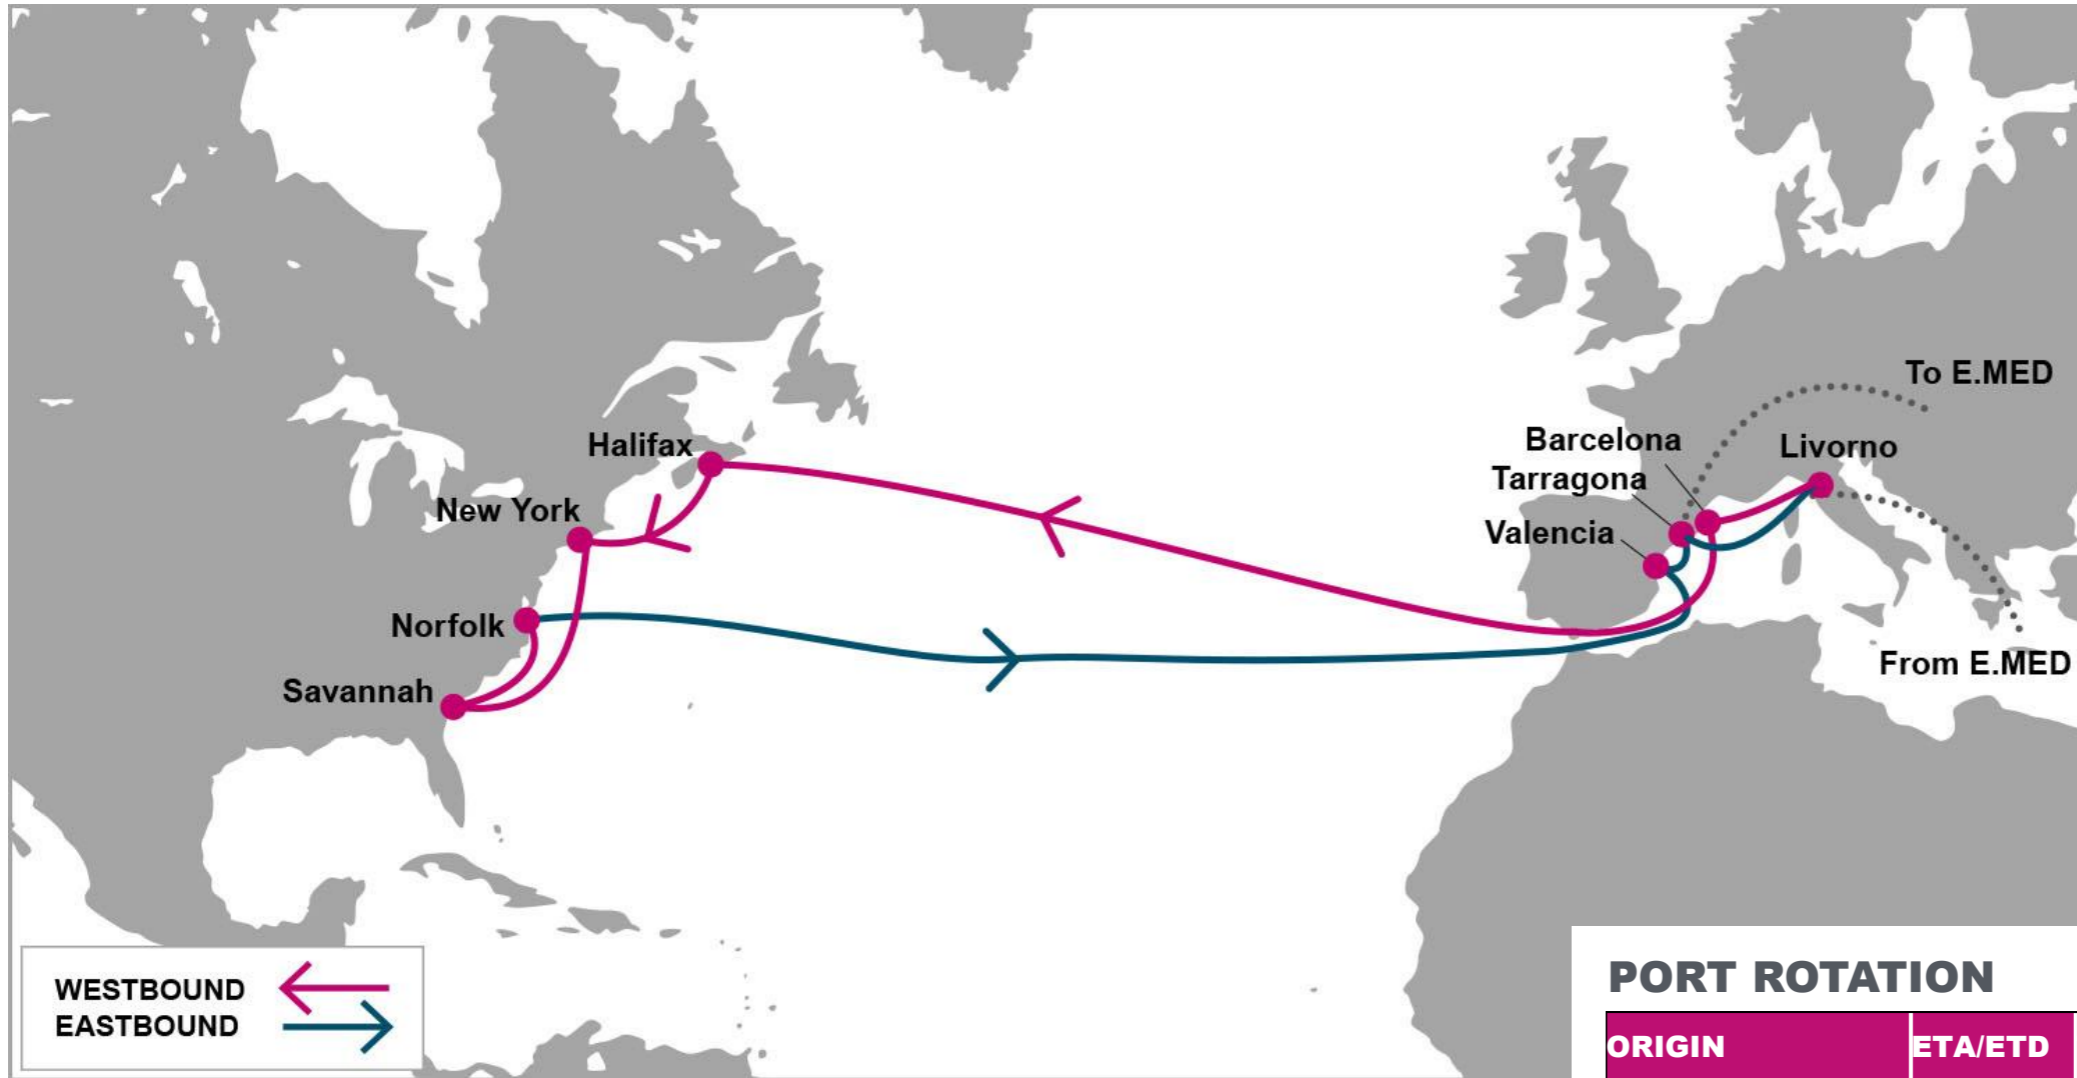

For more information, please click [here](#)

WESTBOUND ←
EASTBOUND →

PORT ROTATION

(Terminals are subject to change)

ORIGIN	ETA/ETD	TERMINAL
Livorno	FRI/SAT	TDT Terminal Darsena Toscana
Barcelona	MON/TUE	APM Terminals Barcelona
Halifax	FRI/FRI	PSA Halterm
Nw York	SUN/MON	Maher Terminals
Savannah	WED/THU	Garden City Terminal
Norfolk	SAT/SAT	Norfolk International Terminal (NIT)
Valencia	SAT/SUN	TCV Stevedoring Company
Tarragona	MON/TUE	DP World Tarragona
Livorno	FRI/SAT	TDT Terminal Darsena Toscana
Turnaround days: 56		

W/B	HFX	NYC	SAV	ORF	E/B	VLC	TRG	LIV
LIV	13	15	18	21	HFX	22	24	42
BCN	10	12	15	18	NYC	19	21	39
					SAV	16	18	36
					ORF	14	16	34

KEY TRANSIT TABLE - UNLOCODE PORT NAME & COUNTRY NAME

FOS: Fos, France | GOA: Genoa, Italy | SPE: La Spezia, Italy | BCN: Barcelona, Spain | VLC: Valencia, Spain | NYC: New York, USA | ORF: Norfolk, USA | SAV: Savannah, USA | MIA: Miami, USA | ALG: Algeciras, Spain

NOTE: Transit times and port rotation are as of now and subject to change