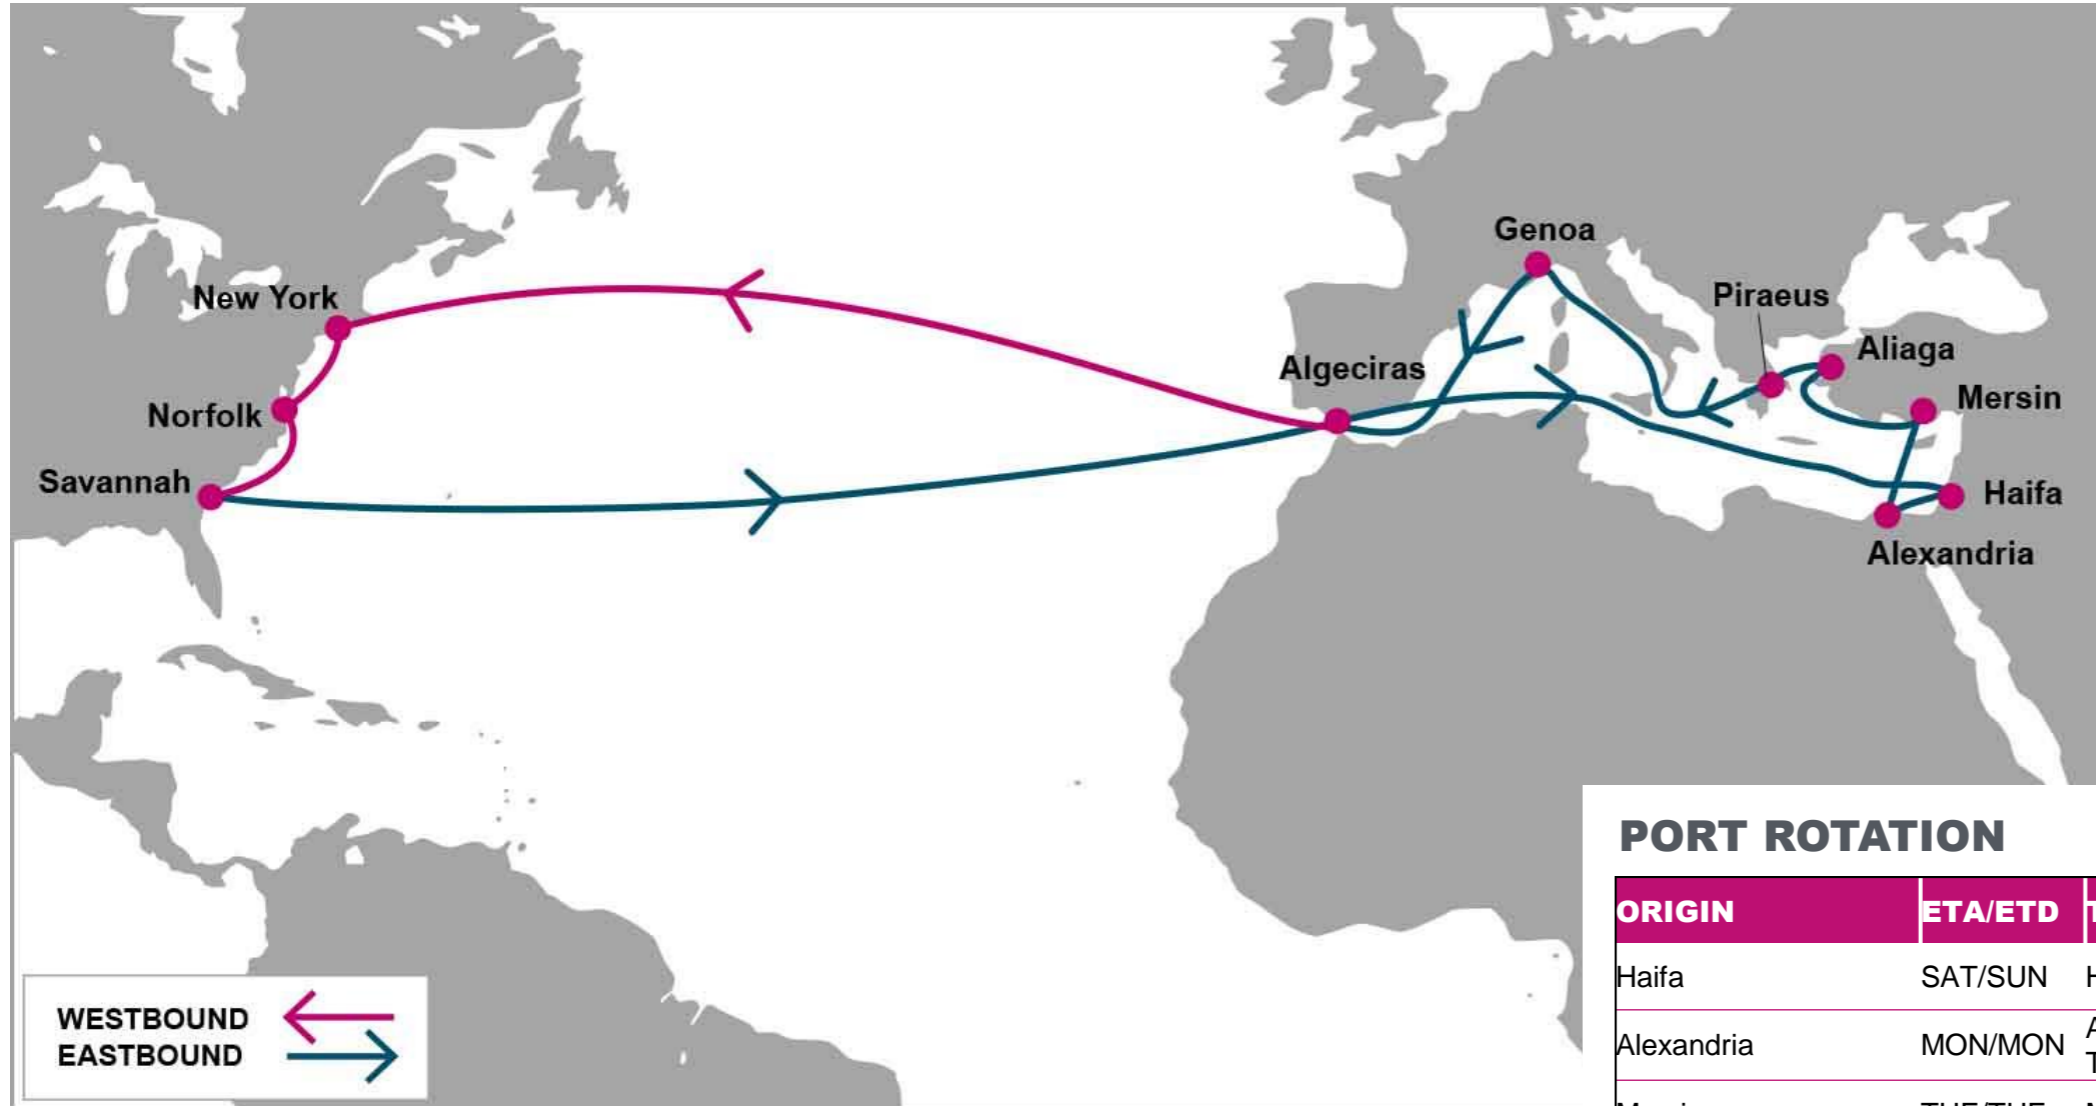

For more information, please click [here](#)

PORT ROTATION

(Terminals are subject to change)

ORIGIN	ETA/ETD	TERMINAL
Haifa	SAT/SUN	Haifa Port
Alexandria	MON/MON	Alexandria International Container Terminals (AICT)
Mersin	TUE/TUE	Mersin International Port (MIP)
Aliaga	THU/FRI	TCE EGE
Piraeus	FRI/SAT	Piraeus Container Terminal (PCT)
Genoa	MON/TUE	PSA Genoa (former VTE)
Algeciras	THU/FRI	Total Terminal International (TTI)
New York	FRI/SAT	Maher Terminals
Norfolk	SUN/MON	Norfolk International Terminal (NIT)
Savannah	TUE/WED	Garden City Terminal
Algeciras	SUN/SUN	Total Terminal International (TTI)
Haifa	SAT/SUN	Haifa Port
Turnaround days: 42		

W/B	NYC	ORF	SAV	E/B	HFA	ALY	MER	ALI	PIR	GOA	ALG
HFA	19	21	23	NYC	21	23	24	26	27	30	33
ALY	18	20	22	ORF	19	21	22	24	25	28	31
MER	17	19	21	SAV	17	19	20	22	23	26	29
ALI	14	16	18								
PIR	13	15	17								
GOA	10	12	14								
ALG	7	9	11								

KEY TRANSIT TABLE - UNLOCODE PORT NAME & COUNTRY NAME

HFA: Haifa, Israel | ALY: Alexandria, Egypt | MER: Mersin, Turkey | ALI: Aliaga, Turkey | PIR: Piraeus, Greece | GOA: Genoa, Italy | ALG: Algeciras, Spain | NYC: New York, USA | ORF: Norfolk, USA | SAV: Savannah, USA

NOTE: Transit times and port rotation are as of now and subject to change